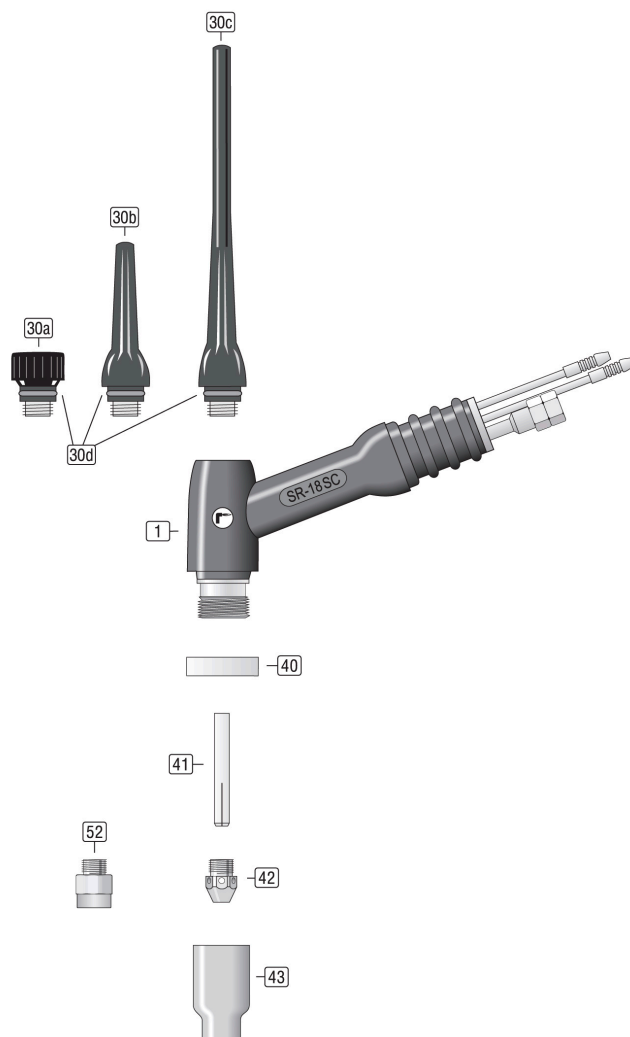

Data Sheet

SR18C

00.DBL-8560018C-018C

02-2022

TIG Torch SR18/ SR18F

Wearing parts

#	Item description	Part no
30a	Back Cap short [57Y04] SR-17/18/18SC/26	85757040
30b	Back Cap medium [57Y03] SR-17/18/18SC/26	85757030
30c	Back Cap long [57Y02] SR-17/18/18SC/26	85757020
30d	O-Ring red [98W18] for torch cap 57Y02/03/04	8550908017R
40	Insulator [18NG] SR-18SC	85504186
41	Collet Ø1,0mm L=49mm [10N22HD] SR-18SC	85110220HD
	Collet Ø1,6mm L=49mm [10N23HD] SR-18SC	85110230HD
	Collet Ø2,4mm L=49mm [10N24HD] SR-18SC	85110240HD
	Collet Ø3,2mm L=49mm [10N25HD] SR-18SC	85110250HD
	Collet Ø4,0mm L=49mm [54N20HD] SR-18SC	85114200HD
42	Collet Body Ø1,0-3,2mm [NCB-53D] SR-18SC	85120530
	Collet Body Ø3,2-4,8mm [NCB-36D] SR-18SC	85120360
52	Gaslens Ø1,0mm [18GL04] SR-18SC	85131804
	Gaslens Ø1,6mm [18GL16] SR-18SC	85131806
	Gaslens Ø2,4mm [18GL32] SR-18SC	85131832
	Gaslens Ø3,2mm [18GL18] SR-18SC	85131818
	Gaslens Ø4,0mm [18GL53] SR-18SC	85131853
	Gaslens Ø4,8mm [18GL36] SR-18SC	85131836
43	Nozzle #4 iØ6,4mm L=42mm [54N18] ceramic, rose	85254180
	Nozzle #5 iØ8,0mm L=42mm [54N17] ceramic, rose	85254170
	Nozzle #6 iØ9,6mm L=42mm [54N16] ceramic, rose	85254160
	Nozzle #7 iØ11,2mm L=42mm [54N15] ceramic, rose	85254150
	Nozzle #8 iØ12,8mm L=42mm [54N14] ceramic, rose	85254140
	Nozzle #10 iØ16,0mm L=42mm [54N12] ceramic, rose	85254120
	Nozzle #12 iØ19,2mm L=42mm [54N10] ceramic, rose	85254100

Components

#	Item description	Part no
1	Torchbody SR-18SC water cooled	8560018C