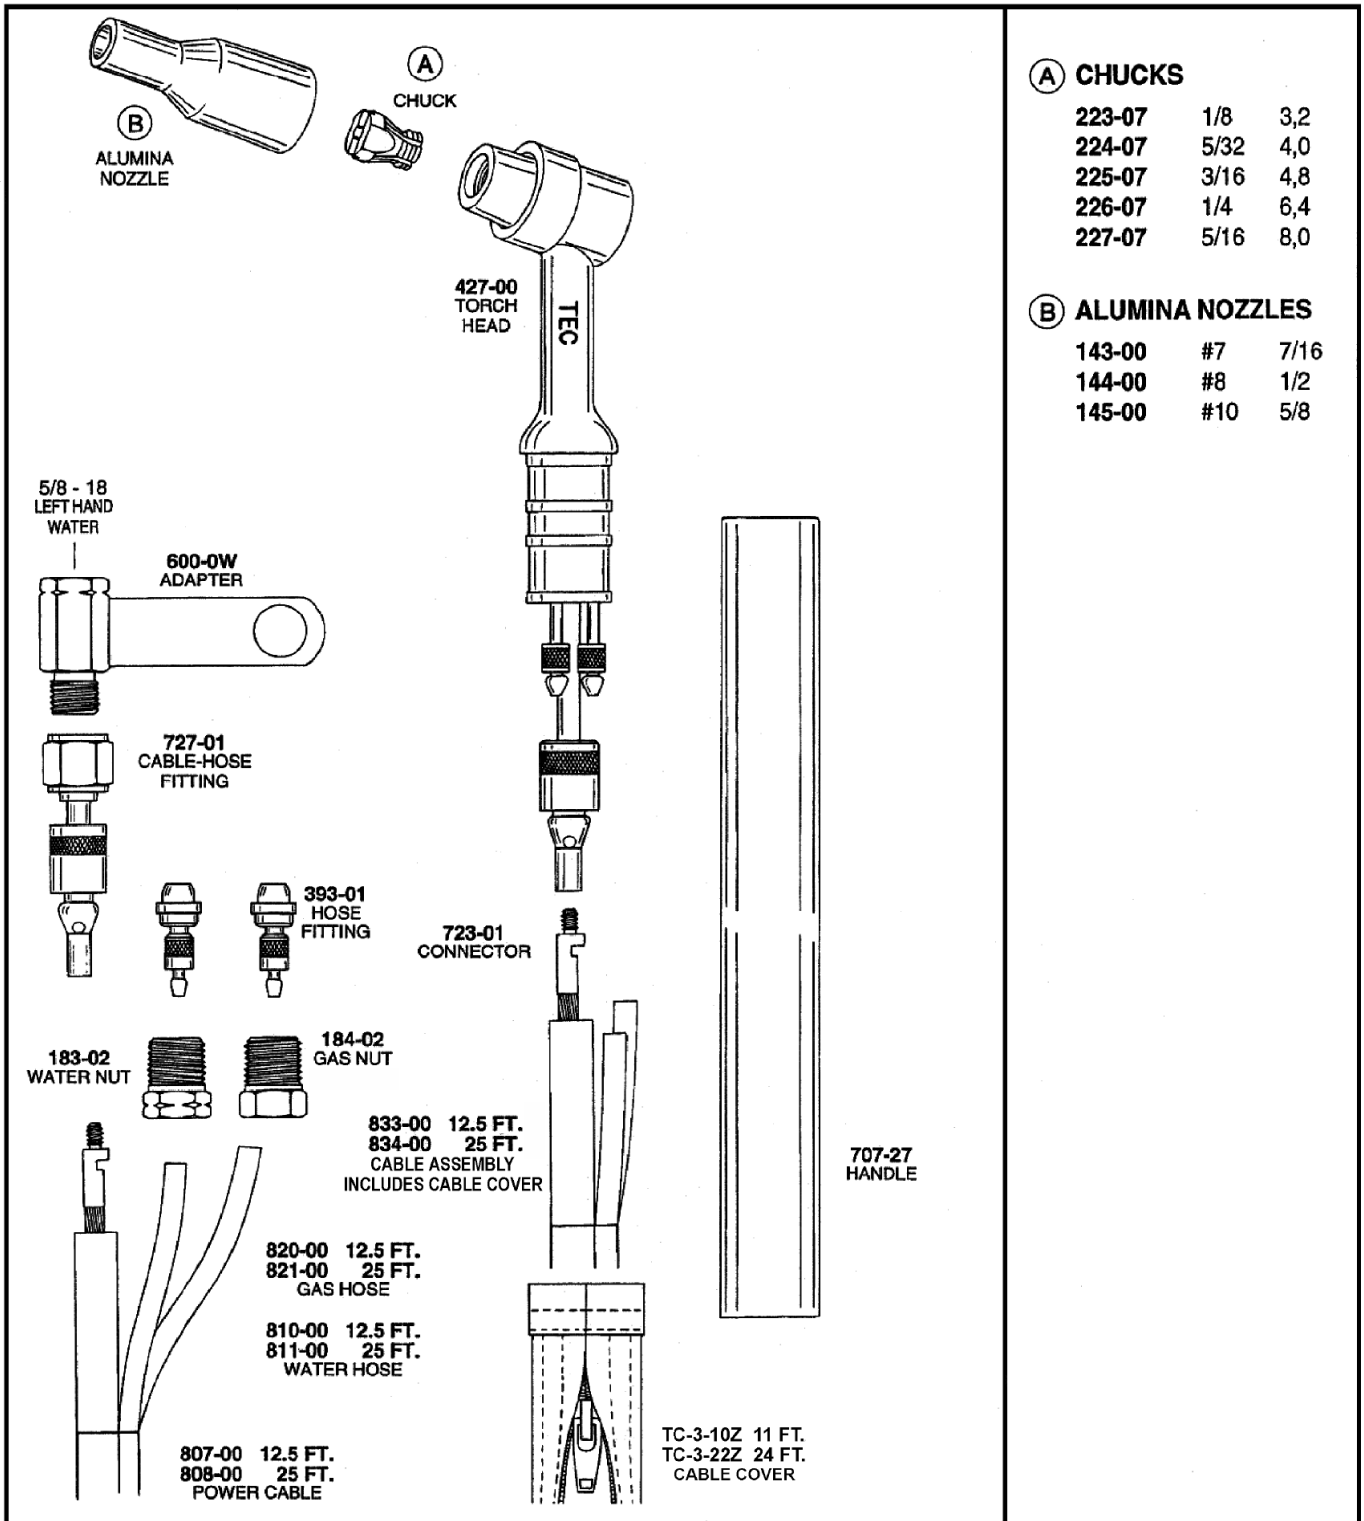

# MODEL 427

## TEC WELDING PRODUCTS, INC.

P.O. Box 1870 San Marcos, CA 92079

(760) 747-3700