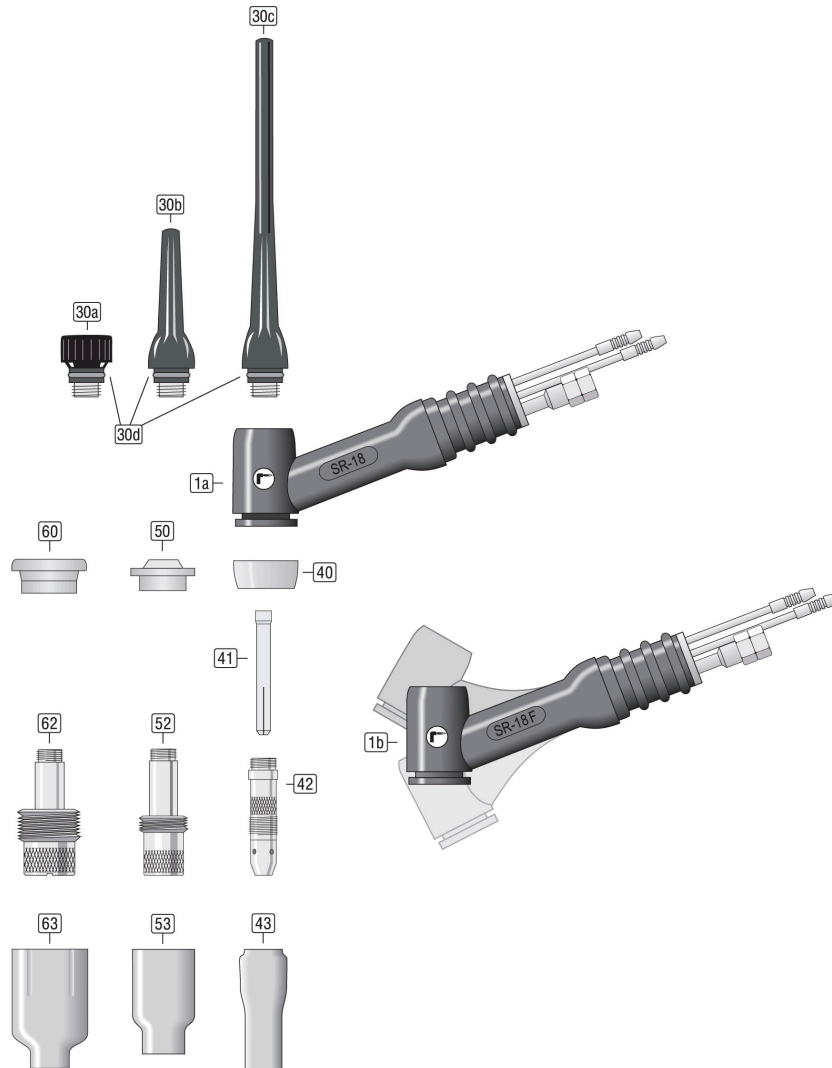

00.DBL-85600180-0182

02-2022