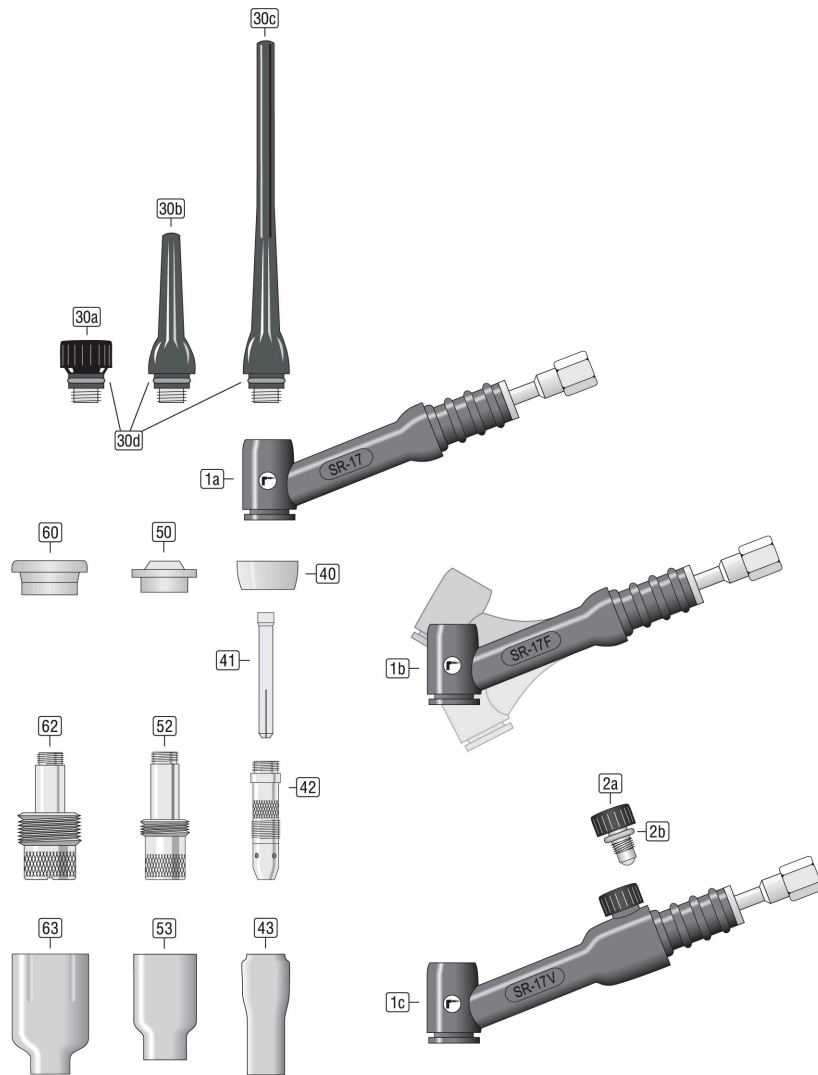

00.DBL-85600170-0172

02-2022