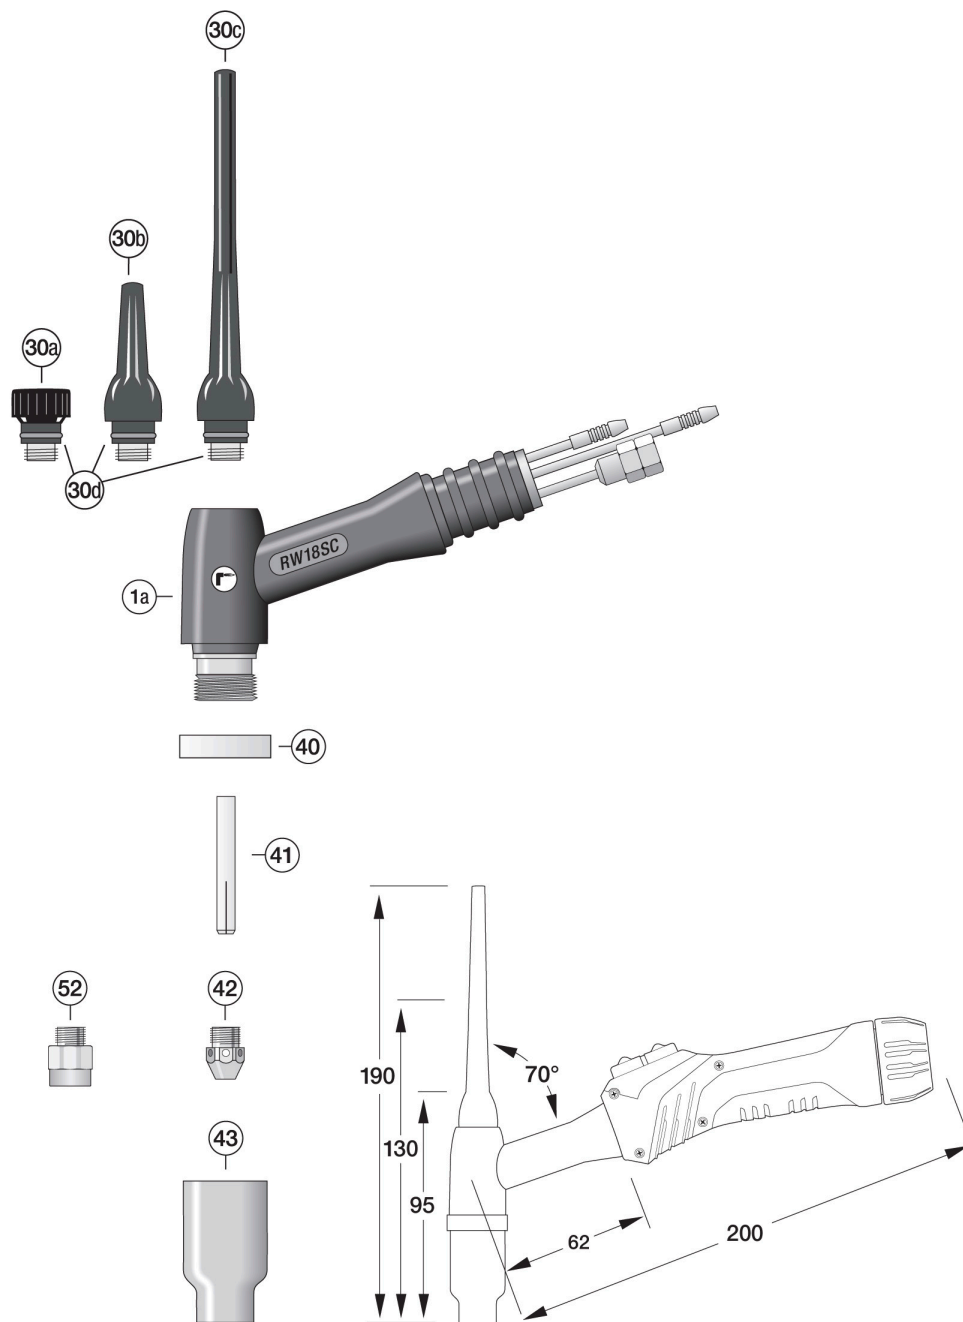

Data Sheet

RW18C

Wearing parts

| # | Item description | Part no |
|-----|--|------------|
| 30a | Back Cap short [57Y04] SR-17/18/18SC/26 | 85757040 |
| 30b | Back Cap medium [57Y03] SR-17/18/18SC/26 | 85757030 |
| 30c | Back Cap long [57Y02] SR-17/18/18SC/26 | 85757020 |
| 40 | Insulator [18NG] SR-18SC | 85504186 |
| | Collet Ø1,0mm L=49mm [10N22HD] SR-18SC | 85110220HD |
| | Collet Ø1,6mm L=49mm [10N23HD] SR-18SC | 85110230HD |
| | Collet Ø2,4mm L=49mm [10N24HD] SR-18SC | 85110240HD |
| | Collet Ø3,2mm L=49mm [10N25HD] SR-18SC | 85110250HD |
| | Collet Ø4,0mm L=49mm [54N20HD] SR-18SC | 85114200HD |
| | Collet Ø4,8mm L=49mm [18C36]SR-18SC | 85118360HD |
| 42 | Collet Body Ø1,0-3,2mm [NCB-53D] SR-18SC | 85120530 |
| | Collet Body Ø3,2-4,8mm [NCB-36D] SR-18SC | 85120360 |
| 52 | Gaslens Ø1,6mm [18GL16] SR-18SC | 85131806 |
| | Gaslens Ø2,4mm [18GL32] SR-18SC | 85131832 |
| | Gaslens Ø3,2mm [18GL18] SR-18SC | 85131818 |
| | Gaslens Ø4,0mm [18GL53] SR-18SC | 85131853 |
| | Gaslens Ø4,8mm [18GL36] SR-18SC | 85131836 |
| 53 | Nozzle #4 iØ6,4mm L=42mm [54N18] ceramic, rose | 85254180 |
| | Nozzle #5 iØ8,0mm L=42mm [54N17] ceramic, rose | 85254170 |
| | Nozzle #6 iØ9,6mm L=42mm [54N16] ceramic, rose | 85254160 |
| | Nozzle #7 iØ11,2mm L=42mm [54N15] ceramic, rose | 85254150 |
| | Nozzle #8 iØ12,8mm L=42mm [54N14] ceramic, rose | 85254140 |
| | Nozzle #10 iØ16,0mm L=42mm [54N12] ceramic, rose | 85254120 |
| | Nozzle #12 iØ19,2mm L=42mm [54N10] ceramic, rose | 85254100 |
| 60 | Insulator Gaslens Jumbo [54N63] SR-17/18/26 | 85504630 |

Components

| # | Item description | Part no |
|----|--------------------------------|----------|
| 1a | Torch Body RW18SC water cooled | 8560R18C |