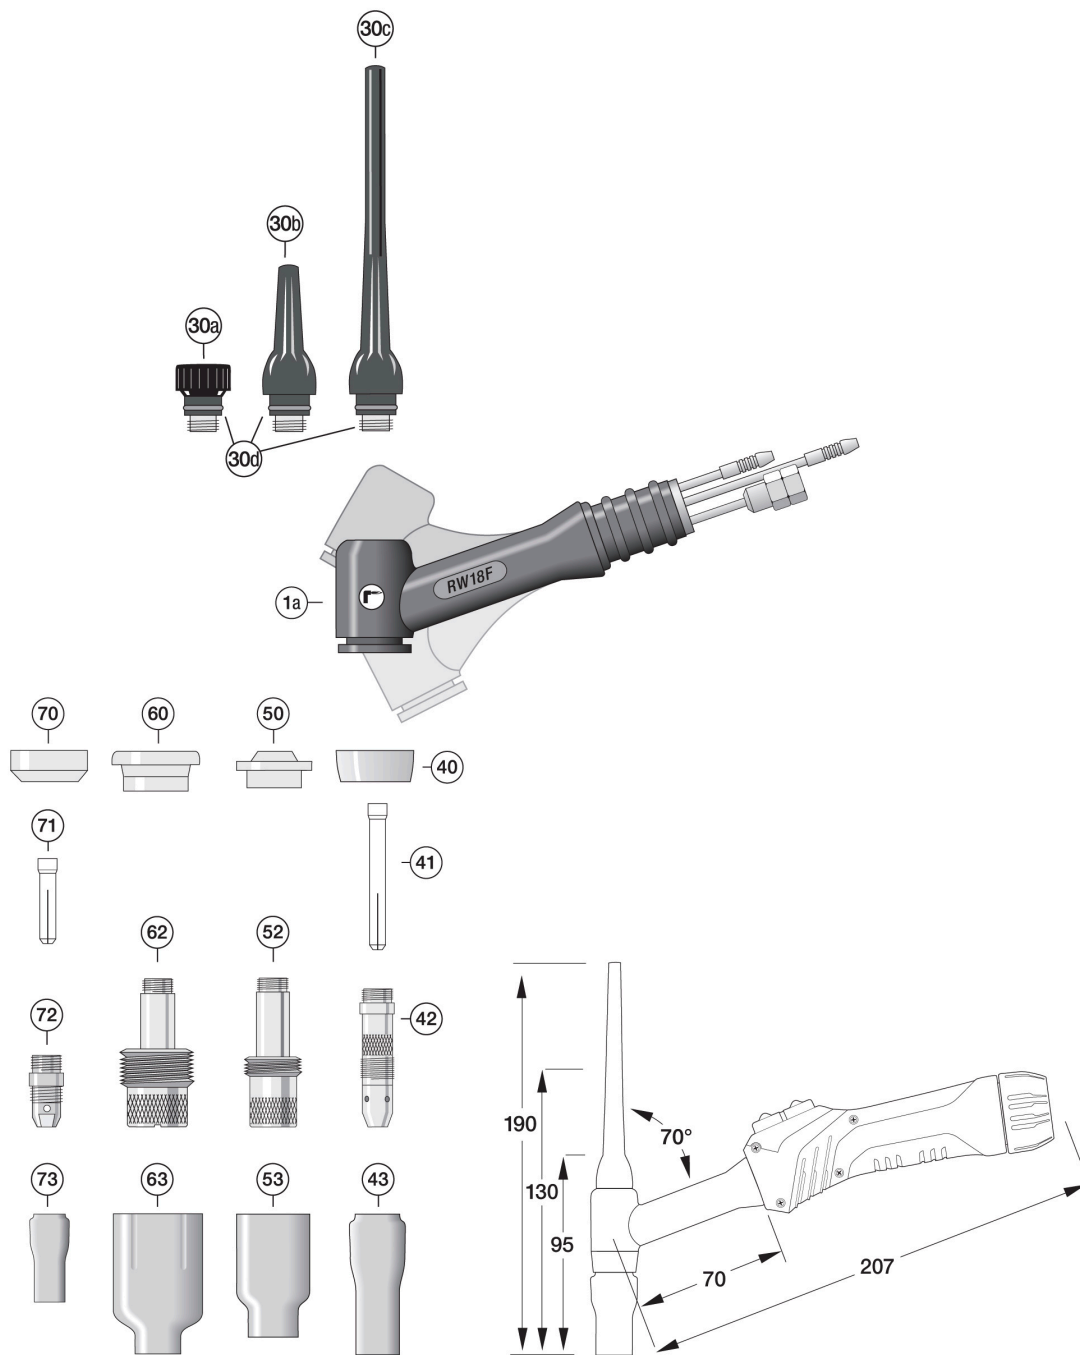

Data Sheet

RW18F

TIG-Torch RW18F

Wearing parts

#	Item description	Part no
30a	Back Cap short [57Y04] SR-17/18/18SC/26	85757040
30b	Back Cap medium [57Y03] SR-17/18/18SC/26	85757030
30c	Back Cap long [57Y02] SR-17/18/18SC/26	85757020
40	Insulator Standard [18CG] SR-17/18/26	85504181
41	Collet Ø0,5mm L=50mm [10N21] SR-17/18/26	85110210
	Collet Ø1,0mm L=50mm [10N22] SR-17/18/26	85110220
	Collet Ø1,6mm L=50mm [10N23] SR-17/18/26	85110230
	Collet Ø2,4mm L=50mm [10N24] SR-17/18/26	85110240
	Collet Ø3,2mm L=50mm [10N25] SR-17/18/26	85110250
	Collet Ø4,0mm L=50mm [54N20] SR-17/18/26	85114200
42	Collet Body Ø0,5mm [10N29] SR-17/18/26	85120290
	Collet Body Ø1,0mm [10N30] SR-17/18/26	85120300
	Collet Body Ø1,6mm [10N31] SR-17/18/26	85120310
	Collet Body Ø2,4mm [10N32] SR-17/18/26	85120320
	Collet Body Ø3,2mm [10N28] SR-17/18/26	85120280
	Collet Body Ø4,0mm [406488] SR-17/18/26	85124880
43	Nozzle #4 iØ6,4mm L=47mm [10N50] ceramic rose	85210500
	Nozzle #5 iØ8,0mm L=47mm [10N49] ceramic rose	85210490
	Nozzle #6 iØ9,6mm L=47mm [10N48] ceramic rose	85210480
	Nozzle #7 iØ11,2mm L=47mm [10N47] ceramic, rose	85210470
	Nozzle #8 iØ12,8mm L=47mm [10N46] ceramic rose	85210460
	Nozzle #10 iØ16mm L=47mm [10N45] ceramic rose	85210450
	Nozzle #12 iØ19,2mm L=47mm [10N44] ceramic, rose	85210440
52	Gaslens Ø1,0mm [45V24] SR-17/18/26	85134524
	Gaslens Ø1,6mm [45V25] SR-17/18/26	85134525
	Gaslens Ø2,4mm [45V26] SR-17/18/26	85134526
	Gaslens Ø3,2mm [45V27] SR-17/18/26	85134527
	Gaslens Ø4,0mm [45V28] SR-17/18/26	85134528
53	Nozzle #4 iØ6,4mm L=42mm [54N18] ceramic, rose	85254180
	Nozzle #5 iØ8,0mm L=42mm [54N17] ceramic, rose	85254170
	Nozzle #6 iØ9,6mm L=42mm [54N16] ceramic, rose	85254160
	Nozzle #7 iØ11,2mm L=42mm [54N15] ceramic, rose	85254150
	Nozzle #8 iØ12,8mm L=42mm [54N14] ceramic, rose	85254140
	Nozzle #10 iØ16,0mm L=42mm [54N12] ceramic, rose	85254120
	Nozzle #12 iØ19,2mm L=42mm [54N10] ceramic, rose	85254100
60	Insulator Gaslens Jumbo [54N63] SR-17/18/26	85504630
62	Gaslens Ø1,0mm Jumbo [45V0204] SR-17/18/26	85134502
	Gaslens Ø1,6mm Jumbo [45V116] SR-17/18/26	85134516
	Gaslens Ø2,4mm Jumbo [45V64] SR-17/18/26	85134564
	Gaslens Ø3,2mm Jumbo [995795] SR-17/18/26	85135795
	Gaslens Ø4,0mm Jumbo [45V63] SR-17/18/26	85134563
63	Nozzle #6 iØ9,6mm L=48mm [57N75] ceramic, rose	85257750
	Nozzle #8 iØ12,8mm L=48mm [57N74] ceramic, rose	85257740
	Nozzle #10 iØ16,0mm L=48mm [53N88] ceramic, rose	85253880
	Nozzle #12 iØ19,2mm L=48mm [53N87] ceramic, rose	85253870
	Nozzle #15 iØ24,0mm L=48mm [53N89] ceramic, rose	85253890