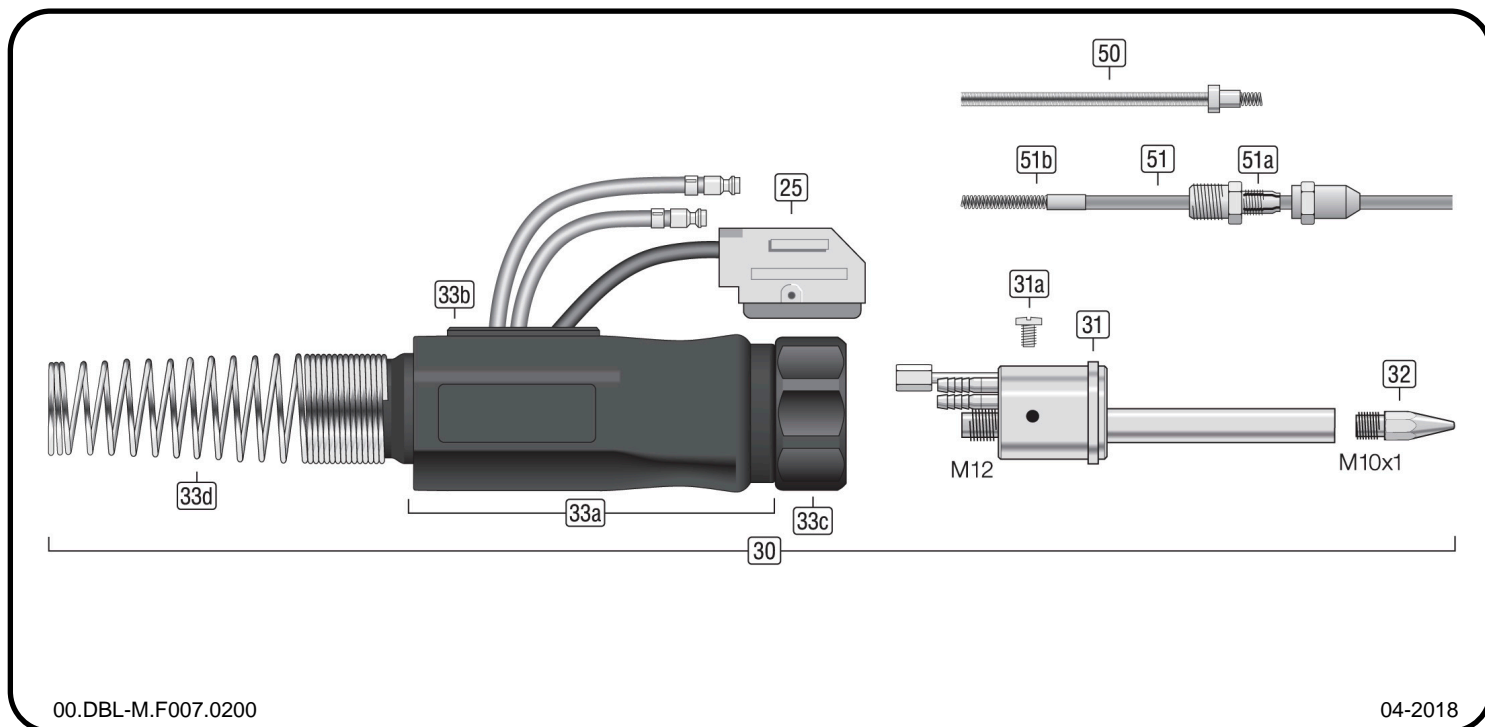

Data Sheet

MAP ZA WFI, WFEX

00.DBL-M.F007.0200

04-2018

Components

#	Item description	Part no
30	Central Connector SET WFEX	M.F007.0200
	Central Connector SET WFI	M.F007.0300
31	Plug insert WFEX - water external	M.F007.0201
	Plug insert WFI water internal	M.F007.0301
31a	Screw for Central Connector Block	M.F007.0430
32	Wire Nozzle Ø0,8mm SW10 L=32,5mm CC LF/WFEX/WFI	M.F007.0501
	Wire Nozzle Ø1,0mm SW10 L=32,5mm CC LF/WFEX/WFI	M.F007.0502
	Wire Nozzle Ø1,2mm SW10 L=32,5mm CC LF/WFEX/WFI	M.F007.0503
	Wire Nozzle Ø1,6mm SW10 L=32,5mm CC LF/WFEX/WFI	M.F007.0504
33a	Central Connector Case LF/WFEX/WFI	855151ZG6-040
33b	Cable inlet	855151ZG6-017
33c	Central connector connection nut LF/WFEX/WFI	M.F007.0401
33d	Kink protection spring	855151ZG6-022
25	Control Cable 3,5m MAP 9 Pole (Std., UpDown)	M.F008.2135
	Control Cable 4,5m MAP 9 Pole (Std., UpDown)	M.F008.2145
50	Liner Steel 3,5m blank Wire Ø0,8-1,0mm Connection WFEX/WFI	M.F006.1135
	Liner Steel 4,5m blank Wire Ø0,8-1,0mm Connection WFEX/WFI	M.F006.1145
	Liner Steel 3,5m blank Wire Ø1,0-1,2mm Connection WFEX/WFI	M.F006.1235
	Liner Steel 4,5m blank Wire Ø1,0-1,2mm Connection WFEX/WFI	M.F006.1245
	Liner Steel 3,5m blank Wire Ø1,4-1,6mm Connection WFEX/WFI	M.F006.1335
	Liner Steel 4,5m blank Wire Ø1,4-1,6mm Connection WFEX/WFI	M.F006.1345
51	Combi Liner 3,5m blue Wire Ø0,6-0,8mm Connection LF/WFEX/WFI	M.F006.3135
	Combi Liner 4,5m blue Wire Ø0,6-0,8mm Connection LF/WFEX/WFI	M.F006.3145
	Combi Liner 3,5m red Wire Ø1,0-1,2mm Connection LF/WFEX/WFI	M.F006.3235
	Combi Liner 4,5m red Wire Ø1,0-1,2mm Connection LF/WFEX/WFI	M.F006.3245
	Combi Liner 3,5m yellow Wire Ø1,4-1,6mm Connection LF/WFEX/WFI	M.F006.3335
	Combi Liner 4,5m yellow Wire Ø1,4-1,6mm Connection LF/WFEX/WFI	M.F006.3345
51a	Keeping Nippel Combi Liner Connection LF/WFEX/WFI	M.F006.3000

51b Bronze spiral iØ1,9mm

MSK-S-BR350-1

Bronze spiral iØ2,2mm

MSK-S-BR350-2