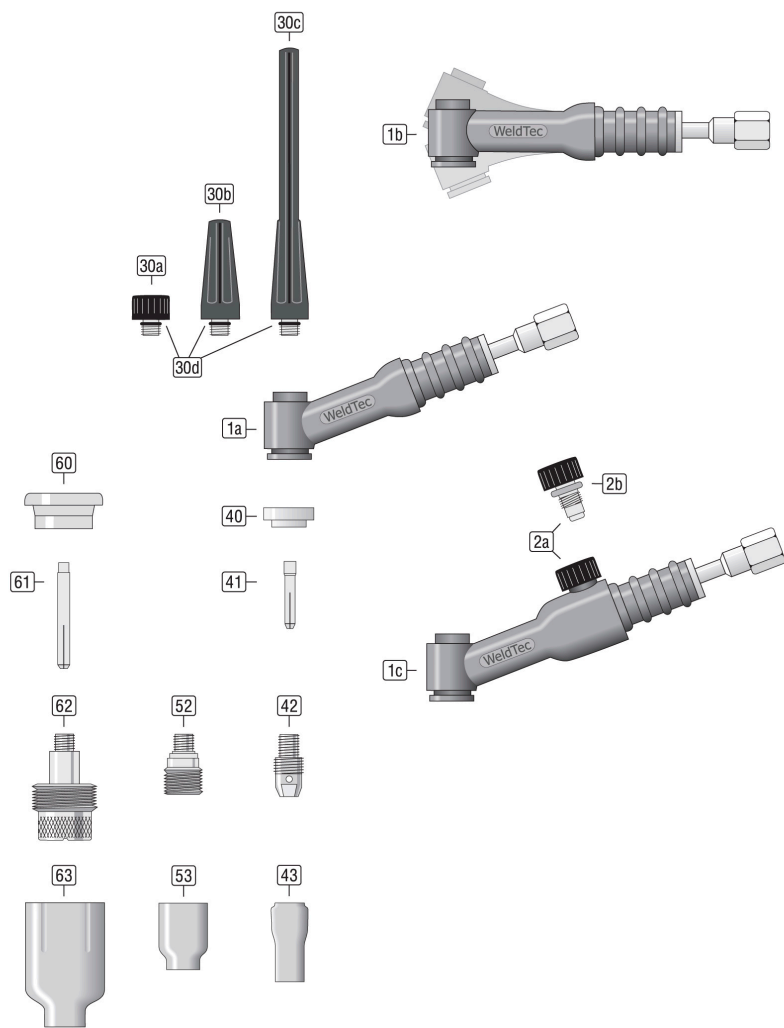

Daten blad

WT9 WT9F WT9V

WeldTec

00.DBL-85601090-1092

01/2022

TIG Toortsen WT9/ WT9F/ WT9V**Verslijtonderdelen**

Positie	Artikelbeschrijving	Bestelnummer
30a	Toortskap kort [41V33] WT-9/20 SW-320	85741330-W
30b	Toortskap middel [41V35] WT-9/20 SW-320	85741350-W
30c	Toortskap lang [41V24] WT-9/20 SW-320	85741240-W
30d	O-Ring [98W77] WT-9/20/60/125	85509-98W77-W
40	Isolator Standaard [598882] WT-9/20/25 SW-320 WT-22/23	85504820-W
41	Spantang Ø0,5mm L=25mm [13N20] WT-9/20/25 SW-320 WT-22/23	85113200-W
	Spantang Ø1,0mm L=25mm [13N21] WT-9/20/25 SW-320 WT-22/23	85113210-W
	Spantang Ø1,6mm L=25mm [13N22] WT-9/20/25 SW-320 WT-22/23	85113220-W
	Spantang Ø2,4mm L=25mm [13N23] WT-9/20/25 SW-320 WT-22/23	85113230-W
	Spantang Ø3,2mm L=25mm [13N24] WT-9/20/25 SW-320 WT-22/23	85113240-W
42	Spantanghouder Ø0,5mm [13N25] WT-9/20/25 SW-320 WT-22/23	85123250-W
	Spantanghouder Ø1,0mm [13N26] WT-9/20/25 SW-320 WT-22/23	85123260-W
	Spantanghouder Ø1,6mm [13N27] WT-9/20/25 SW-320 WT-22/23	85123270-W
	Spantanghouder Ø2,4mm [13N28] WT-9/20/25 SW-320 WT-22/23	85123280-W
	Spantanghouder Ø3,2mm [13N29] WT-9/20/25 SW-320 WT-22/23	85123290-W
43	Gasmondstuk #4 iØ6,4mm L=30mm [13N08] WT-9/20/25 SW-320 WT-22/23	85213080-W
	Gasmondstuk #5 iØ8,0mm L=30mm [13N09] WT-9/20/25 SW-320 WT-22/23	85213090-W
	Gasmondstuk #6 iØ9,6mm L=30mm [13N10] WT-9/20/25 SW-320 WT-22/23	85213100-W
	Gasmondstuk #7 iØ11,2mm L=30mm [13N11] WT-9/20/25 SW-320 WT-22/23	85213110-W
	Gasmondstuk #8 iØ12,8mm L=30mm [13N12] WT-9/20/25 SW-320 WT-22/23	85213120-W
	Gasmondstuk #10 iØ16,0mm L=30mm [13N13] WT-9/20/25 SW-320 WT-22/23	85213130-W
52	Gaslens Ø0,5mm [45V41] WT-9/20/24/25 SW-320 WT-22/23	85134541-W
	Gaslens Ø1,0mm [45V42] WT-9/20/24/25 SW-320 WT-22/23	85134542-W
	Gaslens Ø1,6mm [45V43] WT-9/20/24/25 SW-320 WT-22/23	85134543-W
	Gaslens Ø2,4mm [45V44] WT-9/20/24/25 SW-320 WT-22/23	85134544-W
	Gaslens Ø3,2mm [45V45] WT-9/20/24/25 SW-320 WT-22/23	85134545-W
53	Gasmondstuk #4 iØ6,4mm L=25mm [53N58] WT-9/20/24/25 SW-320 WT-22/23	85253580-W
	Gasmondstuk #5 iØ8,0mm L=25mm [53N59] WT-9/20/24/25 SW-320 WT-22/23	85253590-W
	Gasmondstuk #6 iØ9,6mm L=25mm [53N60] WT-9/20/24/25 SW-320 WT-22/23	85253600-W
	Gasmondstuk #7 iØ11,2mm L=25mm [53N61] WT-9/20/24/25 SW-320 WT-22/23	85253610-W
60	Isolator Gaslens Jumbo [54N63-20] WT-9/20/25 SW-320 WT-22/23	85504632-W
61	Spantang Ø1,0mm L=40mm [13N21L] WT-9/20/25 SW-320 WT-22/23	85113214-W
	Spantang Ø1,6mm L=40mm [13N22L] WT-9/20/25 SW-320 WT-22/23	85113224-W
	Spantang Ø2,4mm L=40mm [13N23L] WT-9/20/25 SW-320 WT-22/23	85113234-W
	Spantang Ø3,2mm L=40mm [13N24L] WT-9/20/25 SW-320 WT-22/23	85113244-W
62	Gaslens Ø0,5-1,0mm Jumbo [45V0204S] WT-9/20/25 SW-320 WT-22/23	85136504-W
	Gaslens Ø1,6mm Jumbo [45V116S] WT-9/20/25 SW-320 WT-22/23	85136516-W
	Gaslens Ø2,4mm Jumbo [45V64S] WT-9/20/25 SW-320 WT-22/23	85136564-W
	Gaslens Ø3,2mm Jumbo [995795S] WT-9/20/25 SW-320 WT-22/23	85136795-W
63	Gasmondstuk #6 iØ9,6mm L=48mm [57N75] ceramisch, roze	85257750-W
	Gasmondstuk #8 iØ12,8mm L=48mm [57N74] ceramisch, roze	85257740-W
	Gasmondstuk #10 iØ16,0mm L=48mm [53N88] WT Jumbo	85253880-W
	Gasmondstuk #12 iØ19,2mm L=48mm [53N87] WT Jumbo	85253870-W