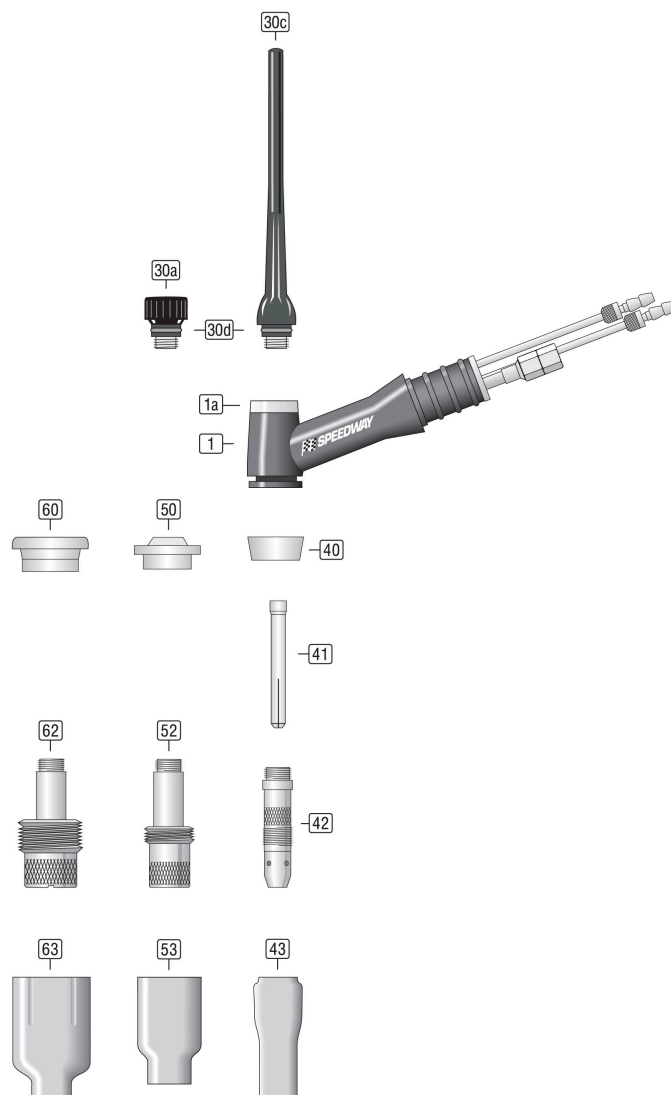

Daten blad

SW418

WeldTec

00.DBL-85601418-1418

12/2018

TIG Toortsen SW418**Verslijtonderdelen**

Positie	Artikelbeschrijving	Bestelnummer
30a	Toortskap kort [57Y04] WT-17/18/26 SW-450	85757040-W
30c	Toortskap lang [57Y02] WT-17/18/26 SW-450	85757020-W
30d	O-Ring [98W18] WT-17/18/26	85509-98W18-W
40	Isolator Standaard [18CG] WT-17/18/26 WT-28/29	85504181-W
41	Spantang Ø0,5mm L=50mm [10N21] WT-17/18/26 WT-28/29	85110210-W
	Spantang Ø1,0mm L=50mm [10N22] WT-17/18/26 WT-28/29	85110220-W
	Spantang Ø1,6mm L=50mm [10N23] WT-17/18/26 WT-28/29	85110230-W
	Spantang Ø2,4mm L=50mm [10N24] WT-17/18/26 WT-28/29	85110240-W
	Spantang Ø3,2mm L=50mm [10N25] WT-17/18/26 WT-28/29	85110250-W
	Spantang Ø4,0mm L=50mm [54N20] WT-17/18/26 WT-28/29	85114200-W
42	Spantanghouder Ø0,5mm [10N29] WT-17/18/26 WT-28/29	85120290-W
	Spantanghouder Ø1,0mm [10N30] WT-17/18/26 WT-28/29	85120300-W
	Spantanghouder Ø1,6mm [10N31] WT-17/18/26 WT-28/29	85120310-W
	Spantanghouder Ø2,4mm [10N32] WT-17/18/26 WT-28/29	85120320-W
	Spantanghouder Ø3,2mm [10N28] WT-17/18/26 WT-28/29	85120280-W
	Spantanghouder Ø4,0mm [406488] WT-17/18/26 WT-28/29	85124880-W
43	Gasmondstuk #4 iØ6,4mm L=47mm [10N50] WT-17/18/26 WT-28/29	85210500-W
	Gasmondstuk #5 iØ8,0mm L=47mm [10N49] WT-17/18/26 WT-28/29	85210490-W
	Gasmondstuk #6 iØ9,6mm L=47mm [10N48] WT-17/18/26 WT-28/29	85210480-W
	Gasmondstuk #7 iØ11,2mm L=47mm [10N47] WT-17/18/26 WT-28/29	85210470-W
	Gasmondstuk #8 iØ12,8mm L=47mm [10N46] WT-17/18/26 WT-28/29	85210460-W
	Gasmondstuk #10 iØ16mm L=47mm [10N45] WT-17/18/26 WT-28/29	85210450-W
	Gasmondstuk #12 iØ19,2mm L=47mm [10N44] WT-17/18/26 WT-28/29	85210440-W
50	Isolator Adapter [54N01] WT-17/18/26 WT-28/29	85504010-W
52	Gaslens Ø0,5mm [45V29] WT-17/18/26 SW-418 WT-28/29	85134529-W
	Gaslens Ø1,0mm [45V24] WT-17/18/26 SW-418 WT-28/29	85134524-W
	Gaslens Ø1,6mm [45V25] WT-17/18/26 SW-418 WT-28/29	85134525-W
	Gaslens Ø2,4mm [45V26] WT-17/18/26 SW-418 WT-28/29	85134526-W
	Gaslens Ø3,2mm [45V27] WT-17/18/26 SW-418 WT-28/29	85134527-W
	Gaslens Ø4,0mm [45V28] WT-17/18/26 SW-418 WT-28/29	85134528-W
53	Gasmondstuk #4 iØ6,4mm L=42mm [54N18] WT-17/18/26 SW-450 WT-28/29	85254180-W
	Gasmondstuk #5 iØ6,4mm L=42mm [54N17] WT-17/18/26 SW-450 WT-28/29	85254170-W
	Gasmondstuk #6 iØ9,6mm L=42mm [54N16] WT-17/18/26 SW-450 WT-28/29	85254160-W
	Gasmondstuk #8 iØ12,8mm L=42mm [54N14] WT-17/18/26 SW-450 WT-28/29	85254140-W
60	Isolator Gaslens Jumbo [54N63] WT-17/18/26 WT-28/29	85504630-W
62	Gaslens Ø0,5-1,0mm Jumbo [45V0204] WT-17/18/26 SW-418 WT-28/29	85134502-W
	Gaslens Ø1,6mm Jumbo [45V116] WT-17/18/26 SW-418 WT-28/29	85134516-W
	Gaslens Ø2,4mm Jumbo [45V64] WT-17/18/26 WT-28/29	85134564-W
	Gaslens Ø3,2mm Jumbo [995795] WT-17/18/26 WT-28/29	85135795-W
	Gaslens Ø4,0mm Jumbo [45V63] WT-17/18/26 WT-28/29	85134563-W
63	Gasmondstuk #6 iØ9,6mm L=48mm [57N75] ceramisch, roze	85257750-W
	Gasmondstuk #8 iØ12,8mm L=48mm [57N74] ceramisch, roze	85257740-W
	Gasmondstuk #10 iØ16,0mm L=48mm [53N88] WT Jumbo	85253880-W
	Gasmondstuk #12 iØ19,2mm L=48mm [53N87] WT Jumbo	85253870-W