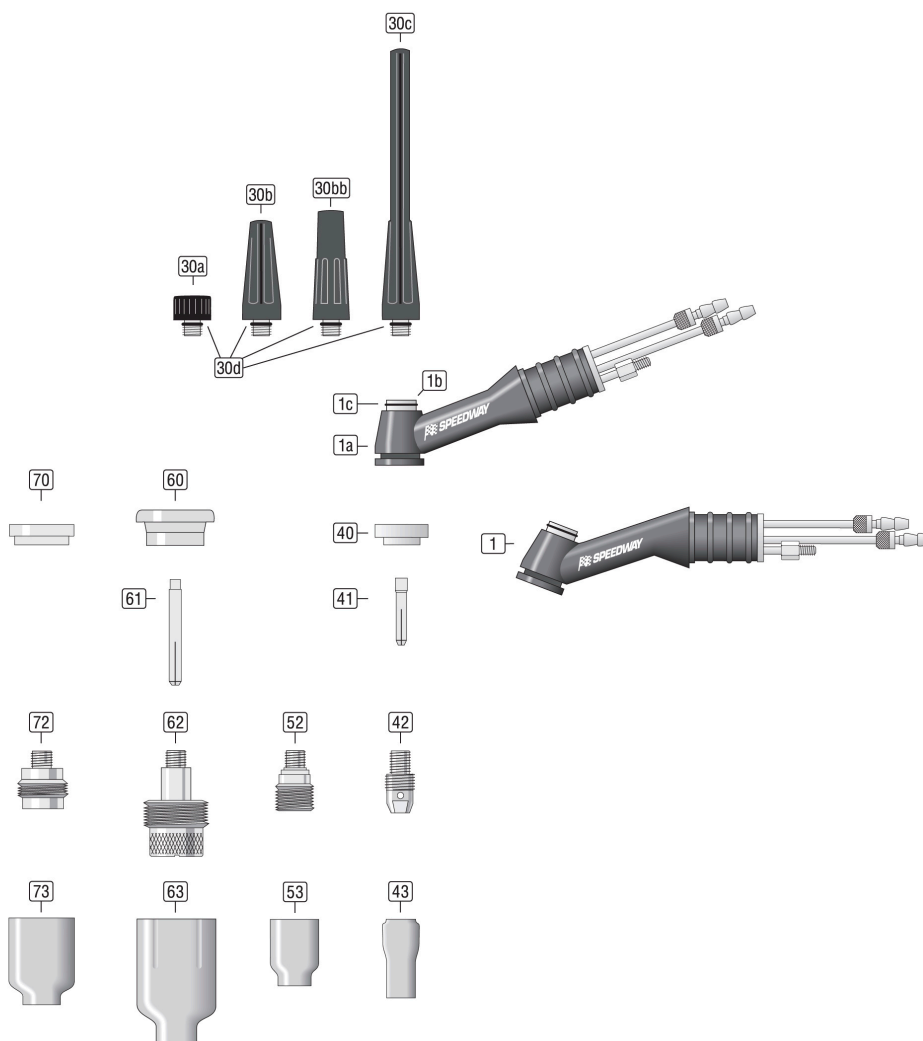

Daten blad

SW320 SW320SA

TIG Toortsen SW320 SW320SA

Verslijtonderdelen

Positie	Artikelbeschrijving	Bestelnummer
30a	Toortskap kort [41V33] WT-9/20 SW-320	85741330-W
30b	Toortskap middel [41V35] WT-9/20 SW-320	85741350-W
30bb	Toortskap middel (4,0) [41V35-532] WT-9/20 SW-320	85741352-W
30c	Toortskap lang [41V24] WT-9/20 SW-320	85741240-W
30d	O-Ring [98W77] WT-9/20/60/125	85509-98W77-W
40	Isolator Standaard [598882] WT-9/20/25 SW-320 WT-22/23	85504820-W
41	Spantang Ø0,5mm L=25mm [13N20] WT-9/20/25 SW-320 WT-22/23	85113200-W
	Spantang Ø1,0mm L=25mm [13N21] WT-9/20/25 SW-320 WT-22/23	85113210-W
	Spantang Ø1,6mm L=25mm [13N22] WT-9/20/25 SW-320 WT-22/23	85113220-W
	Spantang Ø2,4mm L=25mm [13N23] WT-9/20/25 SW-320 WT-22/23	85113230-W
	Spantang Ø3,2mm L=25mm [13N24] WT-9/20/25 SW-320 WT-22/23	85113240-W
	Spantang Ø4,0mm L=21,5mm [13NC532] WT-9/20/25 SW-320 WT-22/23	85113532-W
42	Spantanghouder Ø0,5mm [13N25] WT-9/20/25 SW-320 WT-22/23	85123250-W
	Spantanghouder Ø1,0mm [13N26] WT-9/20/25 SW-320 WT-22/23	85123260-W
	Spantanghouder Ø1,6mm [13N27] WT-9/20/25 SW-320 WT-22/23	85123270-W
	Spantanghouder Ø2,4mm [13N28] WT-9/20/25 SW-320 WT-22/23	85123280-W
	Spantanghouder Ø3,2mm [13N29] WT-9/20/25 SW-320 WT-22/23	85123290-W
	Spantanghouder Ø4,0mm [13NCB532] WT-9/20/25 SW-320 WT-22/23	85123532-W
43	Gasmondstuk #4 iØ6,4mm L=30mm [13N08] WT-9/20/25 SW-320 WT-22/23	85213080-W
	Gasmondstuk #5 iØ8,0mm L=30mm [13N09] WT-9/20/25 SW-320 WT-22/23	85213090-W
	Gasmondstuk #6 iØ9,6mm L=30mm [13N10] WT-9/20/25 SW-320 WT-22/23	85213100-W
	Gasmondstuk #7 iØ11,2mm L=30mm [13N11] WT-9/20/25 SW-320 WT-22/23	85213110-W
	Gasmondstuk #8 iØ12,8mm L=30mm [13N12] WT-9/20/25 SW-320 WT-22/23	85213120-W
	Gasmondstuk #10 iØ16,0mm L=30mm [13N13] WT-9/20/25 SW-320 WT-22/23	85213130-W
52	Gaslens Ø0,5mm [45V41] WT-9/20/24/25 SW-320 WT-22/23	85134541-W
	Gaslens Ø1,0mm [45V42] WT-9/20/24/25 SW-320 WT-22/23	85134542-W
	Gaslens Ø1,6mm [45V43] WT-9/20/24/25 SW-320 WT-22/23	85134543-W
	Gaslens Ø2,4mm [45V44] WT-9/20/24/25 SW-320 WT-22/23	85134544-W
	Gaslens Ø3,2mm [45V45] WT-9/20/24/25 SW-320 WT-22/23	85134545-W
53	Gasmondstuk #4 iØ6,4mm L=25mm [53N58] WT-9/20/24/25 SW-320 WT-22/23	85253580-W
	Gasmondstuk #5 iØ8,0mm L=25mm [53N59] WT-9/20/24/25 SW-320 WT-22/23	85253590-W
	Gasmondstuk #6 iØ9,6mm L=25mm [53N60] WT-9/20/24/25 SW-320 WT-22/23	85253600-W
	Gasmondstuk #7 iØ11,2mm L=25mm [53N61] WT-9/20/24/25 SW-320 WT-22/23	85253610-W
60	Isolator Gaslens Jumbo [54N63-20] WT-9/20/25 SW-320 WT-22/23	85504632-W
61	Spantang Ø0,5mm L=40mm [13N20L] WT-9/20/25 SW-320 WT-22/23	85113204-W
	Spantang Ø1,0mm L=40mm [13N21L] WT-9/20/25 SW-320 WT-22/23	85113214-W
	Spantang Ø1,6mm L=40mm [13N22L] WT-9/20/25 SW-320 WT-22/23	85113224-W
	Spantang Ø2,4mm L=40mm [13N23L] WT-9/20/25 SW-320 WT-22/23	85113234-W
	Spantang Ø3,2mm L=40mm [13N24L] WT-9/20/25 SW-320 WT-22/23	85113244-W
62	Gaslens Ø0,5-1,0mm Jumbo [45V0204S] WT-9/20/25 SW-320 WT-22/23	85136504-W
	Gaslens Ø1,6mm Jumbo [45V116S] WT-9/20/25 SW-320 WT-22/23	85136516-W
	Gaslens Ø2,4mm Jumbo [45V64S] WT-9/20/25 SW-320 WT-22/23	85136564-W
	Gaslens Ø3,2mm Jumbo [995795S] WT-9/20/25 SW-320 WT-22/23	85136795-W
63	Gasmondstuk #6 iØ9,6mm L=48mm [57N75] ceramisch, roze	85257750-W
	Gasmondstuk #8 iØ12,8mm L=48mm [57N74] ceramisch, roze	85257740-W
	Gasmondstuk #10 iØ16,0mm L=48mm [53N88] WT Jumbo	85253880-W
	Gasmondstuk #12 iØ19,2mm L=48mm [53N87] WT Jumbo	85253870-W
70	Isolator Gaslens middel [598320] WT-9/20/25 SW-320 WT-22/23	85504832-W
72	Gaslens Ø1,0mm middel [45V34SW] WT-9/20/25 SW-320 WT-22/23	85134534-W
	Gaslens Ø1,6mm middel [45V35SW] WT-9/20/25 SW-320 WT-22/23	85134535-W
	Gaslens Ø2,4mm middel [45V36SW] WT-9/20/25 SW-320 WT-22/23	85134536-W
	Gaslens Ø3,2mm middel [45V37SW] WT-9/20/25 SW-320 WT-22/23	85134537-W
	Gaslens Ø4,0mm middel [45V38SW] WT-9/20/25 SW-320 WT-22/23	85134538-W
73	Gasmondstuk #6 iØ9,6mm L=33mm [54N16SW] WT Middel	85254160S-W
	Gasmondstuk #7 iØ11,2mm L=33mm [54N15SW] WT Middel	85254150S-W
	Gasmondstuk #8 iØ12,8mm L=33mm [54N14SW] WT Middel	85254140S-W
	Gasmondstuk #10 iØ16,0mm L=33mm [54N12SW] WT Middel	85254120S-W