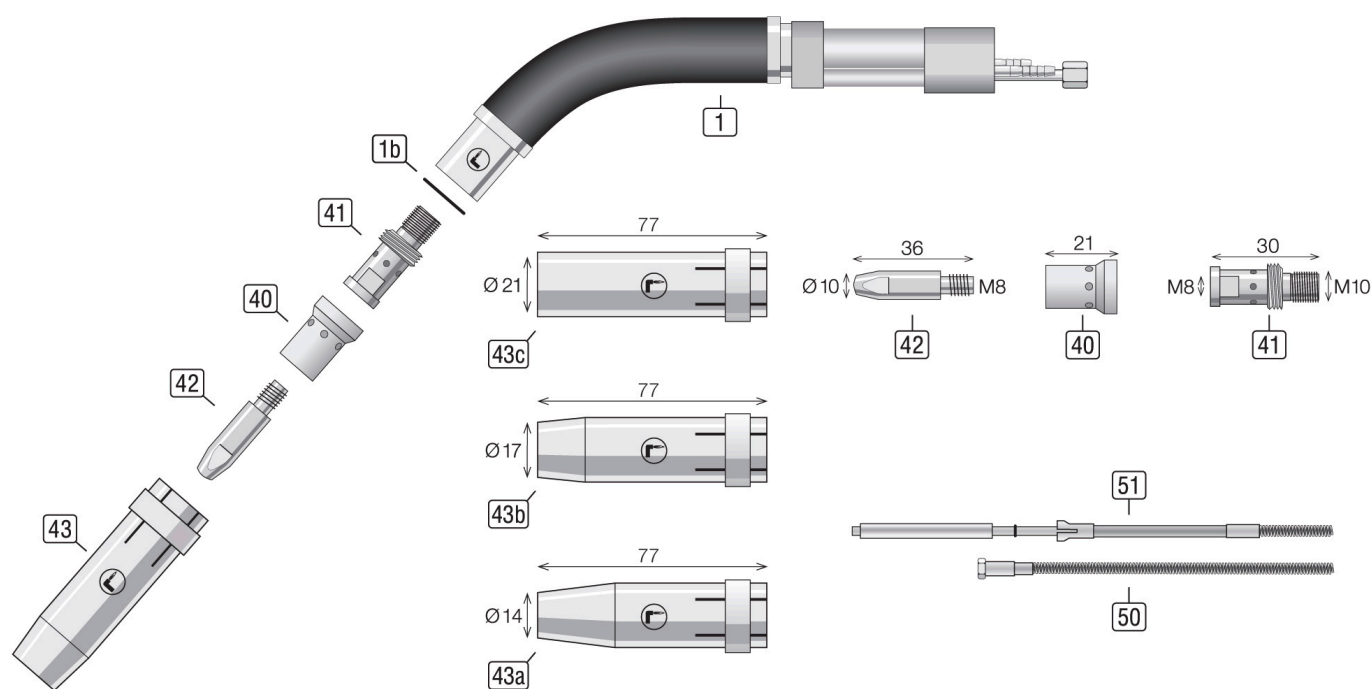

Daten blad

Lastoorts M600SC

00.DBL-MBH600SC

01/2019

Onderdelen

Positie	Artikelbeschrijving	Bestelnummer
1	Toorts lichaam MEP-600SC vloeistofkoeling	MBH60S
1b	Isoleerring M600	MIS-600

Verslijtonderdelen

Positie	Artikelbeschrijving	Bestelnummer
40	Gasverdelers wit Standaard MEP-600SC	MGV600W
41	Tip houder M8 L=30mm Koper MEP-600SC	MDSM-600
42	Contact tip CuCrZr M8 L=36mm Ø1,0mm MEP-600SC	MSDCCZM8X36-10
	Contact tip CuCrZr M8 L=36mm Ø1,2mm MEP-600SC	MSDCCZM8X36-12
	Contact tip CuCrZr M8 L=36mm Ø1,4mm MEP-600SC	MSDCCZM8X36-14
	Contact tip CuCrZr M8 L=36mm Ø1,6mm MEP-600SC	MSDCCZM8X36-16
43	Gasmondstuk NW14,0 L=77mm sterk conisch MEP-600SC	MGDK600-140
	Gasmondstuk NW17,0 L=77mm conisch MEP-600SC	MGDK600-170
	Gasmondstuk NW21,0 L=77mm cilindrisch MEP-600SC	MGDK600-210