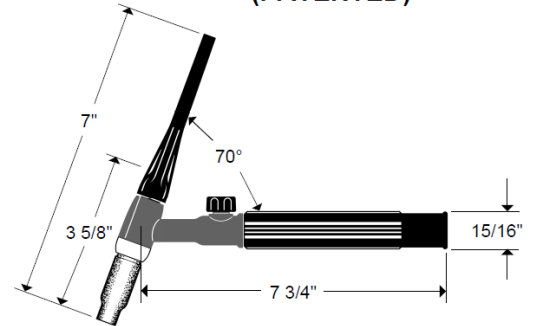

Rocker™

... by WeldTec®

REPLACEMENT PARTS

R-17FV • R-17V FLEX - VALVE VALVE 180 AMPS • AIR COOLED (PATENTED)

H-150F
FLUTED HANDLE

57Y14R 12.5 FT.
57Y15R 25 FT.
"R" POWER CABLE - RUBBER

TTC-150
QUICK CONNECTOR
(With Power Lead)

TTC-150G
QUICK CONNECTOR
(With Gas Hose 5/8 M x 5/8 FM)

TTC-150P
QUICK CONNECTOR
(With Gas Hose 5/8 M x 1/4 NPT)

18CG
GASKET

A
COLLET

B
STANDARD
COLLET
BODY

C
GAS LENS
COLLET
BODY

D
LARGE DIA.
GAS LENS
COLLET
BODY