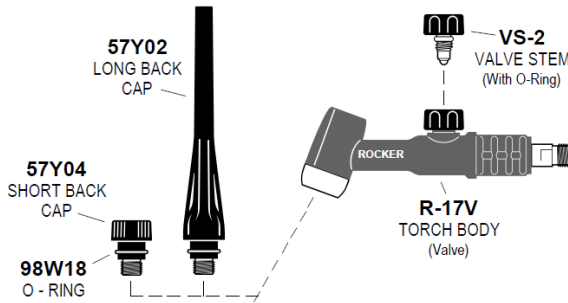

Rocker™

... by WeldTec®

REPLACEMENT PARTS

R-17FV • R-17V FLEX - VALVE VALVE 180 AMPS • AIR COOLED (PATENTED)

H-150F
FLUTED HANDLE

57Y14R 12.5 FT.
57Y15R 25 FT.
"R" POWER CABLE - RUBBER

TTC-150
QUICK CONNECTOR
(With Power Lead)

TTC-150G
QUICK CONNECTOR
(With Gas Hose 5/8 M x 5/8 FM)

TTC-150P
QUICK CONNECTOR
(With Gas Hose 5/8 M x 1/4 NPT)

18CG
GASKET

A
COLLET

B
STANDARD
COLLET
BODY

C
GAS LENS
COLLET
BODY

D
LARGE DIA.
GAS LENS
COLLET
BODY