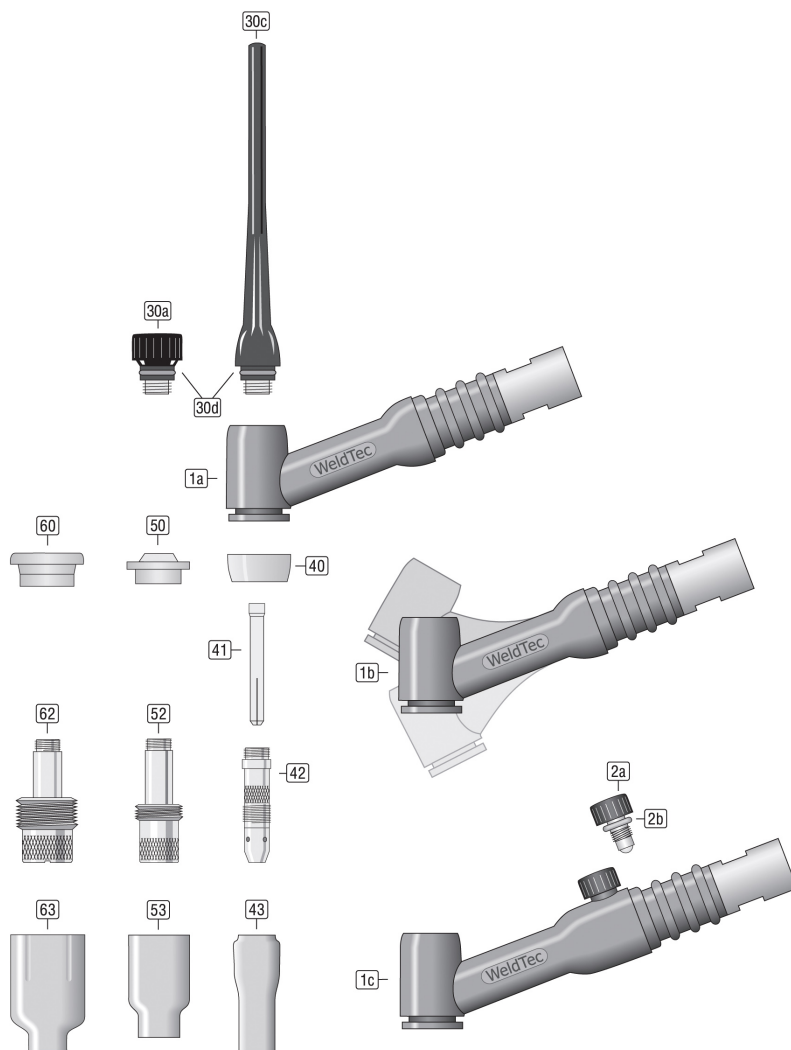

Daten blad

WT26 WT26F

WeldTec

00.DBL-85601260-1262

01/2022

TIG Toortsen WT26/ WT26F**Verslijtonderdelen**

Positie	Artikelbeschrijving	Bestelnummer
30a	Toortskap kort [57Y04] WT-17/18/26 SW-450	85757040-W
30c	Toortskap lang [57Y02] WT-17/18/26 SW-450	85757020-W
30d	O-Ring [98W18] WT-17/18/26	85509-98W18-W
40	Isolator Standaard [18CG] WT-17/18/26 WT-28/29	85504181-W
41	Spantang Ø0,5mm L=50mm [10N21] WT-17/18/26 WT-28/29	85110210-W
	Spantang Ø1,0mm L=50mm [10N22] WT-17/18/26 WT-28/29	85110220-W
	Spantang Ø1,6mm L=50mm [10N23] WT-17/18/26 WT-28/29	85110230-W
	Spantang Ø2,4mm L=50mm [10N24] WT-17/18/26 WT-28/29	85110240-W
	Spantang Ø3,2mm L=50mm [10N25] WT-17/18/26 WT-28/29	85110250-W
	Spantang Ø4,0mm L=50mm [54N20] WT-17/18/26 WT-28/29	85114200-W
42	Spantanghouder Ø0,5mm [10N29] WT-17/18/26 WT-28/29	85120290-W
	Spantanghouder Ø1,0mm [10N30] WT-17/18/26 WT-28/29	85120300-W
	Spantanghouder Ø1,6mm [10N31] WT-17/18/26 WT-28/29	85120310-W
	Spantanghouder Ø2,4mm [10N32] WT-17/18/26 WT-28/29	85120320-W
	Spantanghouder Ø3,2mm [10N28] WT-17/18/26 WT-28/29	85120280-W
	Spantanghouder Ø4,0mm [406488] WT-17/18/26 WT-28/29	85124880-W
43	Gasmondstuk #4 iØ6,4mm L=47mm [10N50] WT-17/18/26 WT-28/29	85210500-W
	Gasmondstuk #5 iØ8,0mm L=47mm [10N49] WT-17/18/26 WT-28/29	85210490-W
	Gasmondstuk #6 iØ9,6mm L=47mm [10N48] WT-17/18/26 WT-28/29	85210480-W
	Gasmondstuk #7 iØ11,2mm L=47mm [10N47] WT-17/18/26 WT-28/29	85210470-W
	Gasmondstuk #8 iØ12,8mm L=47mm [10N46] WT-17/18/26 WT-28/29	85210460-W
	Gasmondstuk #10 iØ16mm L=47mm [10N45] WT-17/18/26 WT-28/29	85210450-W
	Gasmondstuk #12 iØ19,2mm L=47mm [10N44] WT-17/18/26 WT-28/29	85210440-W
50	Isolator Adapter [54N01] WT-17/18/26 WT-28/29	85504010-W
52	Gaslens Ø0,5mm [45V29] WT-17/18/26 SW-418 WT-28/29	85134529-W
	Gaslens Ø1,0mm [45V24] WT-17/18/26 SW-418 WT-28/29	85134524-W
	Gaslens Ø1,6mm [45V25] WT-17/18/26 SW-418 WT-28/29	85134525-W
	Gaslens Ø2,4mm [45V26] WT-17/18/26 SW-418 WT-28/29	85134526-W
	Gaslens Ø3,2mm [45V27] WT-17/18/26 SW-418 WT-28/29	85134527-W
	Gaslens Ø4,0mm [45V28] WT-17/18/26 SW-418 WT-28/29	85134528-W
53	Gasmondstuk #4 iØ6,4mm L=42mm [54N18] WT-17/18/26 SW-450 WT-28/29	85254180-W
	Gasmondstuk #5 iØ6,4mm L=42mm [54N17] WT-17/18/26 SW-450 WT-28/29	85254170-W
	Gasmondstuk #6 iØ9,6mm L=42mm [54N16] WT-17/18/26 SW-450 WT-28/29	85254160-W
	Gasmondstuk #8 iØ12,8mm L=42mm [54N14] WT-17/18/26 SW-450 WT-28/29	85254140-W
60	Isolator Gaslens Jumbo [54N63] WT-17/18/26 WT-28/29	85504630-W
62	Gaslens Ø0,5-1,0mm Jumbo [45V0204] WT-17/18/26 SW-418 WT-28/29	85134502-W
	Gaslens Ø1,6mm Jumbo [45V116] WT-17/18/26 SW-418 WT-28/29	85134516-W
	Gaslens Ø2,4mm Jumbo [45V64] WT-17/18/26 WT-28/29	85134564-W
	Gaslens Ø3,2mm Jumbo [995795] WT-17/18/26 WT-28/29	85135795-W
	Gaslens Ø4,0mm Jumbo [45V63] WT-17/18/26 WT-28/29	85134563-W
63	Gasmondstuk #6 iØ9,6mm L=48mm [57N75] ceramisch, roze	85257750-W
	Gasmondstuk #8 iØ12,8mm L=48mm [57N74] ceramisch, roze	85257740-W
	Gasmondstuk #10 iØ16,0mm L=48mm [53N88] WT Jumbo	85253880-W
	Gasmondstuk #12 iØ19,2mm L=48mm [53N87] WT Jumbo	85253870-W