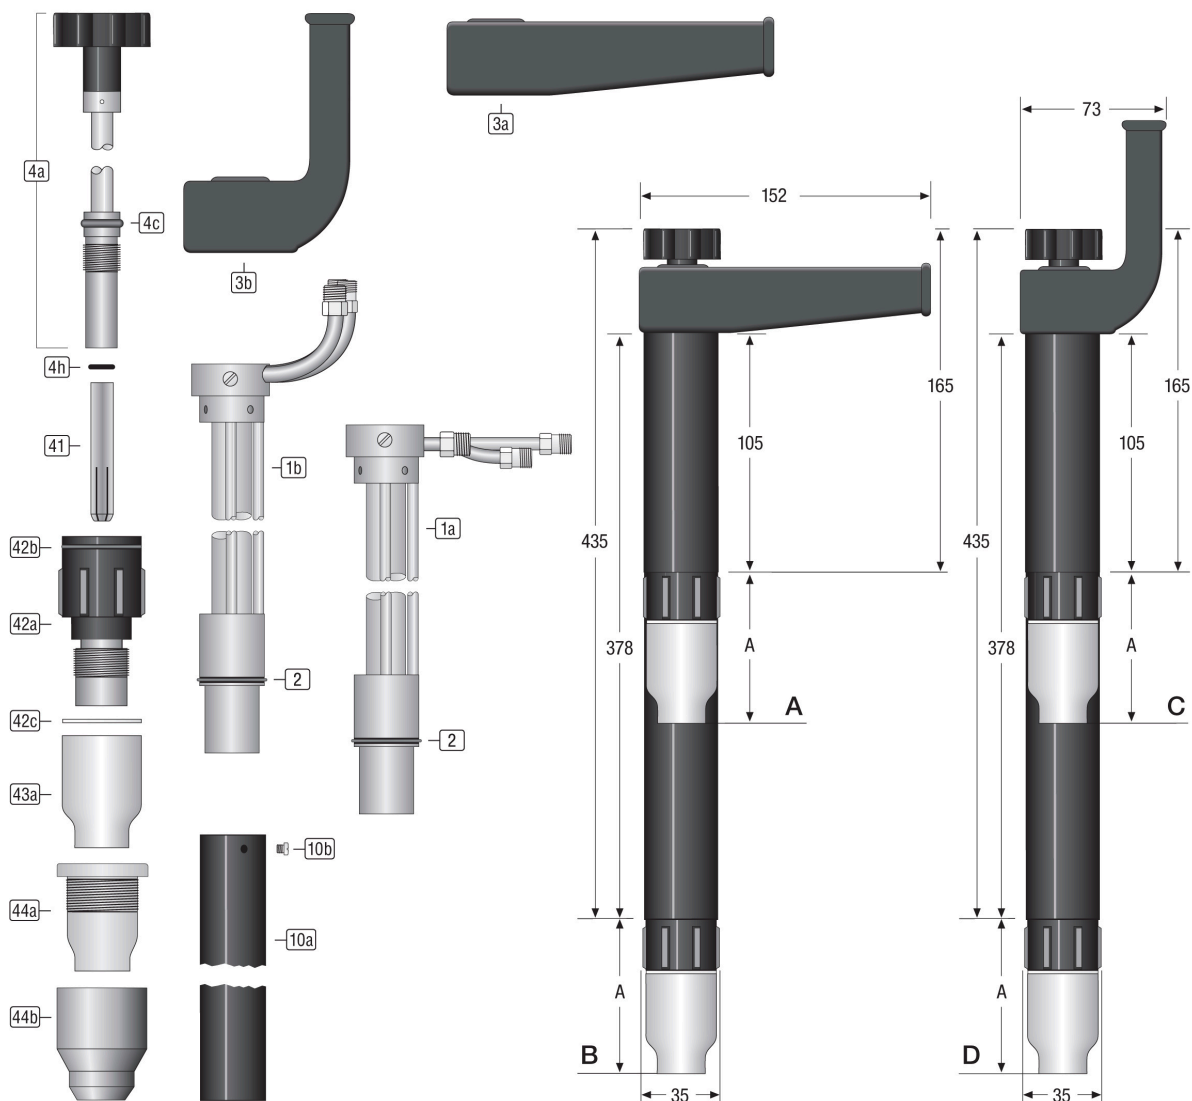

Data Sheet

WT27AW_BW_CW_DW

WeldTec

00.DBL-8561127W-27DW

01/2022

TIG Torch WT27AW_BW_CW_DW

Wearing parts

#	Item description	Part no
41	Collet Ø1,0mm L=67mm [57N45] WT-27	85117450-W
	Collet Ø1,6mm L=67mm [57N46] WT-27	85117460-W
	Collet Ø2,4mm L=67mm [57N47] WT-27	85117470-W
	Collet Ø3,2mm L=67mm [57N48] WT-27	85117480-W
	Collet Ø4,0mm L=67mm [57N49] WT-27	85117490-W
	Collet Ø4,8mm L=67mm [57N50] WT-27	85117500-W
	Collet Ø6,4mm L=67mm [57N51] WT-27	85117510-W
	Collet Ø8,0mm L=67mm [57N52] WT-27	85117520-W
42a	Gaslens Ø1,6mm Jumbo [49V23] WT-27	85134923-W
	Gaslens Ø2,4mm Jumbo [49V24] WT-27	85134924-W
	Gaslens Ø3,2mm Jumbo [49V25] WT-27	85134925-W
	Gaslens Ø4,0mm Jumbo [49V26] WT-27	85134926-W
	Gaslens Ø4,8mm Jumbo [49V27] WT-27	85134927-W
	Gaslens Ø6,4mm Jumbo [49V28] WT-27	85134928-W
	Gaslens Ø8,0mm Jumbo [49V29] WT-27	85134929-W
42b	O-Ring black [181W89] WT-27	8550927018S
42c	Insulator Gaslens [57N56] WT-27	85504560-W
43a	Nozzle #8 iØ12,8mm L=48mm [57N74] WT Jumbo	85257740-W
	Nozzle #6 iØ9,6mm L=48mm [57N75] WT Jumbo	85257750-W
	Nozzle #10 iØ16,0mm L=48mm [53N88] WT Jumbo	85253880-W
	Nozzle #12 iØ19,2mm L=48mm [53N87] WT Jumbo	85253870-W
44a	Insulator Ceramic [57N76] WT Jumbo	85257760-W
44b	Nozzle Copper #10 [57N78] iØ16,0mm L=47mm	85957780-W