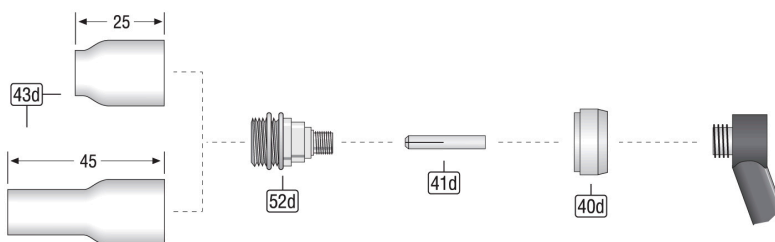

Data Sheet

Quartz Nozzle

WeldTec

WT-9, -20, -25

WT-17, -18, -26

WT-24

Spare Parts WT9,20,25, I-Head, SW320, 320SA

#	Item description	Part no
	Box Quartz Nozzle Ø1,6/2,4/3,2mm WT-9/20 SW-320	859-QN-20B
	Kit Ø1,6mm Collet Body WT-9/20/25 SW-320	859-QN-20-16
	Kit Ø2,4mm Collet Body WT-9/20/25 SW-320	859-QN-20-24
	Kit Ø3,2mm Collet Body WT-9/20/25 SW-320	859-QN-20-32
	Kit Ø1,6mm Gaslens WT-9/20/25 SW-320	859-QN-20-16G
	Kit Ø2,4mm Gaslens WT-9/20/25 SW-320	859-QN-20-24G
	Kit Ø3,2mm Gaslens WT-9/20/25 SW-320	859-QN-20-32G
	Kit Ø1,6mm Gaslens Nozzle L WT-9/20/25 SW-320	859-QN-20-16GL
	Kit Ø1,6mm Gaslens Nozzle L WT-9/20/25 SW-320	859-QN-20-24GL
	Kit Ø3,2mm Gaslens Nozzle L WT-9/20/25 SW-320	859-QN-20-32GL
41a	Collet Ø1,0mm L=25mm [13N21] WT-9/20/25 SW-320 WT-22/23	85113210-W
	Collet Ø1,6mm L=25mm [13N22] WT-9/20/25 SW-320 WT-22/23	85113220-W
	Collet Ø2,4mm L=25mm [13N23] WT-9/20/25 SW-320 WT-22/23	85113230-W
	Collet Ø3,2mm L=25mm [13N24] WT-9/20/25 SW-320 WT-22/23	85113240-W
42a	Collet Body Ø1,0mm [13N26] WT-9/20/25 SW-320 WT-22/23	85123260-W
	Collet Body Ø1,6mm [13N27] WT-9/20/25 SW-320 WT-22/23	85123270-W
	Collet Body Ø2,4mm [13N28] WT-9/20/25 SW-320 WT-22/23	85123280-W
	Collet Body Ø3,2mm [13N29] WT-9/20/25 SW-320 WT-22/23	85123290-W
44a	Adaptor Ring Collet Body [13NQA] WT-9/20/25 SW-320	859-QN20A
43a	Glass Nozzle #5 [13NQ-5] WT-9/20/24/25 SW-320	859-QN050
	Glass Nozzle #7 [13NQ-7] WT-9/20/24/25 SW-320	859-QN070
	Glass Nozzle #9 [13NQ-9] WT-9/20/24/25 SW-320	859-QN090
52a	Gaslens Ø1,6mm [45V43NQ] WT-9/20/24/25 SW-320	859-QN20-16G
	Gaslens Ø2,4mm [45V44NQ] WT-9/20/24/25 SW-320	859-QN20-24G
	Gaslens Ø3,2mm [45V45NQ] WT-9/20/24/25 SW-320	859-QN20-32G
53	Glass Nozzle #5L [13NQ-5L] WT-9/20/24/25 SW-320	859-QN05L
	Glass Nozzle #7L [10NQ-7L] WT-17/18/26	859-QN07L
	Glass Nozzle #9L [10NQ-9L] WT-17/18/26	859-QN09L