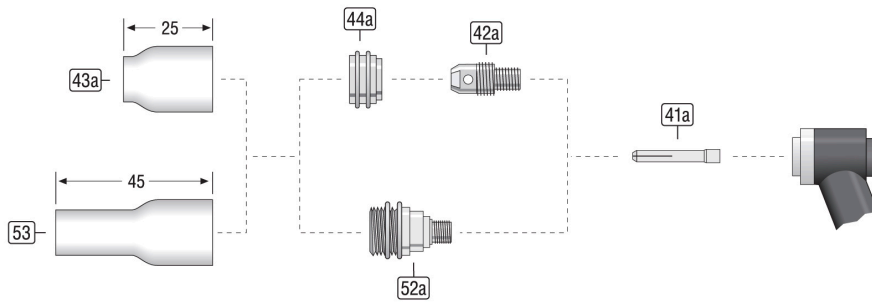

Data Sheet

Quartz Nozzle

WeldTec

WT-9, -20, -25

WT-17, -18, -26

WT-24

Spare Parts WT9,20,25, I-Head, SW320, 320SA

#	Item description	Part no
	Box Quartz Nozzle Ø1,6/2,4/3,2mm WT-9/20 SW-320	859-QN-20B
	Kit Ø1,6mm Collet Body WT-9/20/25 SW-320	859-QN-20-16
	Kit Ø2,4mm Collet Body WT-9/20/25 SW-320	859-QN-20-24
	Kit Ø3,2mm Collet Body WT-9/20/25 SW-320	859-QN-20-32
	Kit Ø1,6mm Gaslens WT-9/20/25 SW-320	859-QN-20-16G
	Kit Ø2,4mm Gaslens WT-9/20/25 SW-320	859-QN-20-24G
	Kit Ø3,2mm Gaslens WT-9/20/25 SW-320	859-QN-20-32G
	Kit Ø1,6mm Gaslens Nozzle L WT-9/20/25 SW-320	859-QN-20-16GL
	Kit Ø1,6mm Gaslens Nozzle L WT-9/20/25 SW-320	859-QN-20-24GL
	Kit Ø3,2mm Gaslens Nozzle L WT-9/20/25 SW-320	859-QN-20-32GL
41a	Collet Ø1,0mm L=25mm [13N21] WT-9/20/25 SW-320 WT-22/23	85113210-W
	Collet Ø1,6mm L=25mm [13N22] WT-9/20/25 SW-320 WT-22/23	85113220-W
	Collet Ø2,4mm L=25mm [13N23] WT-9/20/25 SW-320 WT-22/23	85113230-W
	Collet Ø3,2mm L=25mm [13N24] WT-9/20/25 SW-320 WT-22/23	85113240-W
42a	Collet Body Ø1,0mm [13N26] WT-9/20/25 SW-320 WT-22/23	85123260-W
	Collet Body Ø1,6mm [13N27] WT-9/20/25 SW-320 WT-22/23	85123270-W
	Collet Body Ø2,4mm [13N28] WT-9/20/25 SW-320 WT-22/23	85123280-W
	Collet Body Ø3,2mm [13N29] WT-9/20/25 SW-320 WT-22/23	85123290-W
44a	Adaptor Ring Collet Body [13NQA] WT-9/20/25 SW-320	859-QN20A
43a	Glass Nozzle #5 [13NQ-5] WT-9/20/24/25 SW-320	859-QN050
	Glass Nozzle #7 [13NQ-7] WT-9/20/24/25 SW-320	859-QN070
	Glass Nozzle #9 [13NQ-9] WT-9/20/24/25 SW-320	859-QN090
52a	Gaslens Ø1,6mm [45V43NQ] WT-9/20/24/25 SW-320	859-QN20-16G
	Gaslens Ø2,4mm [45V44NQ] WT-9/20/24/25 SW-320	859-QN20-24G
	Gaslens Ø3,2mm [45V45NQ] WT-9/20/24/25 SW-320	859-QN20-32G
53	Glass Nozzle #5L [13NQ-5L] WT-9/20/24/25 SW-320	859-QN05L
	Glass Nozzle #7L [10NQ-7L] WT-17/18/26	859-QN07L
	Glass Nozzle #9L [10NQ-9L] WT-17/18/26	859-QN09L