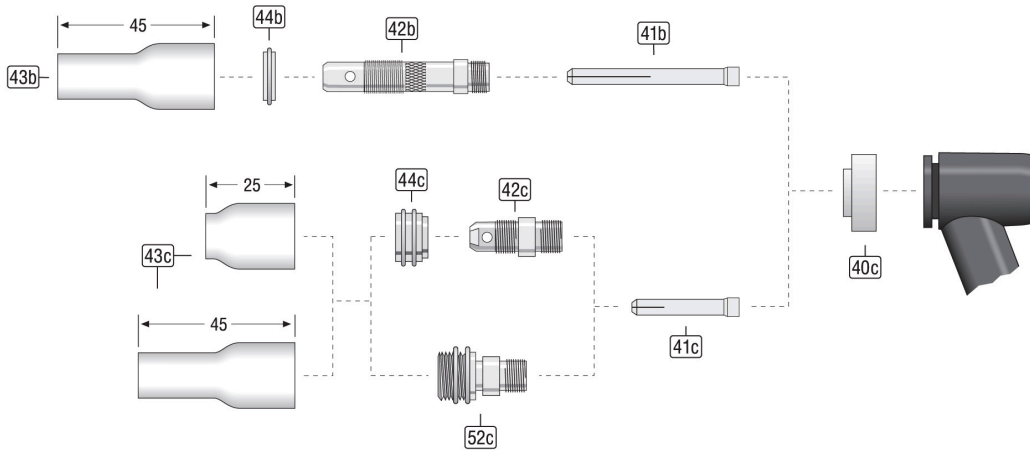

Data Sheet

Quartz Nozzle

WeldTec

WT-9, -20, -25

WT-17, -18, -26

WT-24

Spare Parts WT9,20,25, I-Head, SW320, 320SA

#	Item description	Part no
	Box Quartz Nozzle Ø1,6/2,4/3,2mm WT-9/20 SW-320	859-QN-20B
	Kit Ø1,6mm Collet Body WT-9/20/25 SW-320	859-QN-20-16
	Kit Ø2,4mm Collet Body WT-9/20/25 SW-320	859-QN-20-24
	Kit Ø3,2mm Collet Body WT-9/20/25 SW-320	859-QN-20-32
	Kit Ø1,6mm Gaslens WT-9/20/25 SW-320	859-QN-20-16G
	Kit Ø2,4mm Gaslens WT-9/20/25 SW-320	859-QN-20-24G
	Kit Ø3,2mm Gaslens WT-9/20/25 SW-320	859-QN-20-32G
	Kit Ø1,6mm Gaslens Nozzle L WT-9/20/25 SW-320	859-QN-20-16GL
	Kit Ø1,6mm Gaslens Nozzle L WT-9/20/25 SW-320	859-QN-20-24GL
	Kit Ø3,2mm Gaslens Nozzle L WT-9/20/25 SW-320	859-QN-20-32GL
41a	Collet Ø1,0mm L=25mm [13N21] WT-9/20/25 SW-320 WT-22/23	85113210-W
	Collet Ø1,6mm L=25mm [13N22] WT-9/20/25 SW-320 WT-22/23	85113220-W
	Collet Ø2,4mm L=25mm [13N23] WT-9/20/25 SW-320 WT-22/23	85113230-W
	Collet Ø3,2mm L=25mm [13N24] WT-9/20/25 SW-320 WT-22/23	85113240-W
42a	Collet Body Ø1,0mm [13N26] WT-9/20/25 SW-320 WT-22/23	85123260-W
	Collet Body Ø1,6mm [13N27] WT-9/20/25 SW-320 WT-22/23	85123270-W
	Collet Body Ø2,4mm [13N28] WT-9/20/25 SW-320 WT-22/23	85123280-W
	Collet Body Ø3,2mm [13N29] WT-9/20/25 SW-320 WT-22/23	85123290-W
44a	Adaptor Ring Collet Body [13NQA] WT-9/20/25 SW-320	859-QN20A
43a	Glass Nozzle #5 [13NQ-5] WT-9/20/24/25 SW-320	859-QN050
	Glass Nozzle #7 [13NQ-7] WT-9/20/24/25 SW-320	859-QN070
	Glass Nozzle #9 [13NQ-9] WT-9/20/24/25 SW-320	859-QN090
52a	Gaslens Ø1,6mm [45V43NQ] WT-9/20/24/25 SW-320	859-QN20-16G
	Gaslens Ø2,4mm [45V44NQ] WT-9/20/24/25 SW-320	859-QN20-24G
	Gaslens Ø3,2mm [45V45NQ] WT-9/20/24/25 SW-320	859-QN20-32G
53	Glass Nozzle #5L [13NQ-5L] WT-9/20/24/25 SW-320	859-QN05L
	Glass Nozzle #7L [10NQ-7L] WT-17/18/26	859-QN07L
	Glass Nozzle #9L [10NQ-9L] WT-17/18/26	859-QN09L