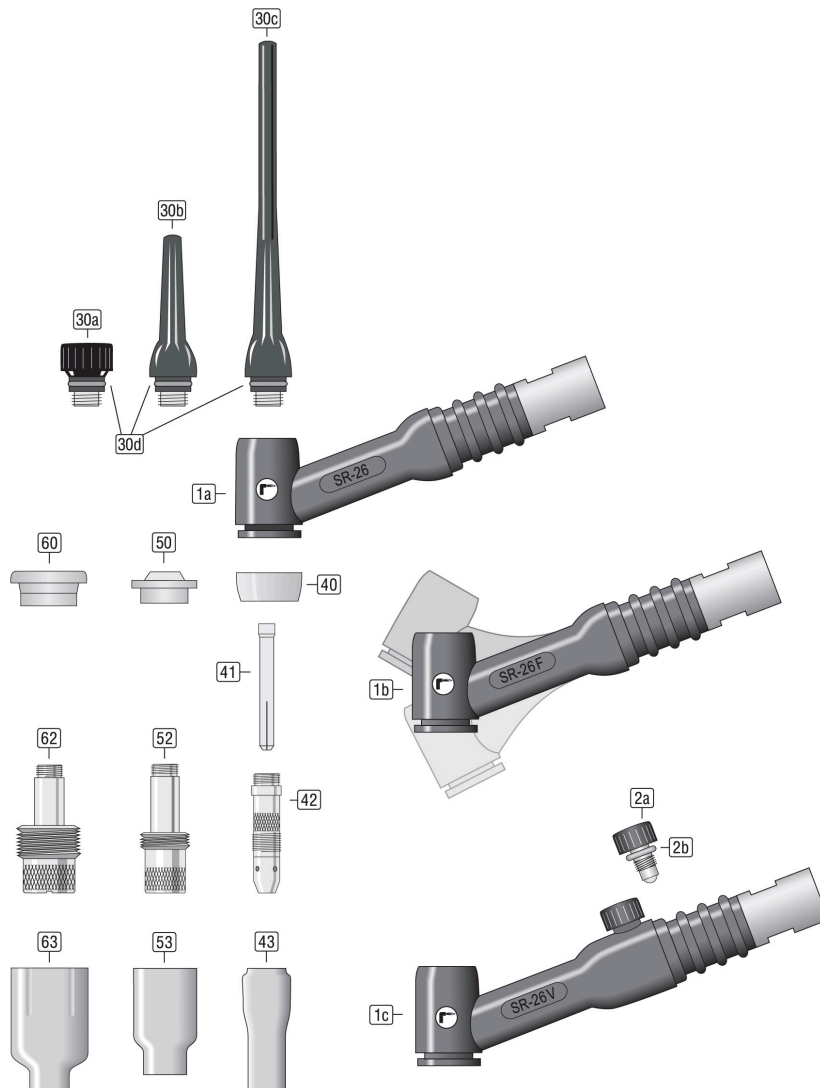

00.DBL-85600260-0262

02-2022