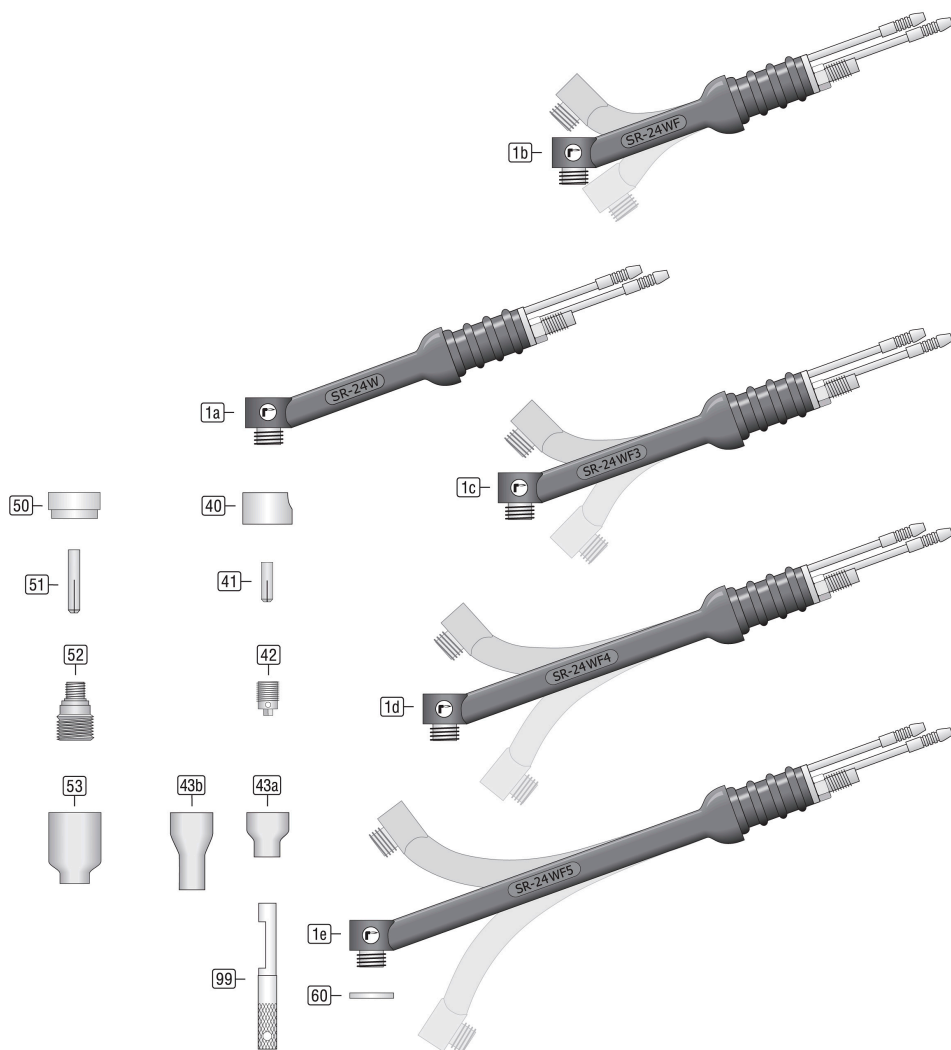

Data Sheet

SR24W

00.DBL-8560024W-024W

02-2022

TIG Torche SR24W

Wearing parts

#	Item description	Part no
40	Insulator Teflon [53N22] SR-24G/24W	85504222
41	Collet Ø0,5mm L=14mm [53N15] SR-24/24W	85113150
	Collet Ø1,0mm L=14mm [53N16] SR-24/24W	85113160
	Collet Ø1,6mm L=14mm [53N14] SR-24/24W	85113140
	Collet Ø2,4mm L=14mm [24C332] SR-24/24W	85113320
42	Collet Body Ø0,5mm [53N17] SR-24/24W	85123170
	Collet Body Ø1,0mm [53N18] SR-24/24W	85123180
	Collet Body Ø1,6mm [53N19] SR-24/24W	85123190
	Collet Body Ø2,4mm [24CB332] SR-24/24W	85123320
43a	Gas nozzle #4 iØ6,4mm L=16,5mm [53N24] ceramic, rosa	85253240
	Gas nozzle #5 iØ8,0mm L=16,5mm [53N25] ceramic, rosa	85253250
	Gas nozzle #6 iØ9,6mm L=16,5mm [53N27] ceramic, rosa	85253270
43b	Gas nozzle #4 iØ6,4mm L=29mm [53N28] ceramic, rosa	85253280
	Gas nozzle #6 iØ9,6mm L=29mm [53N26] ceramic, rosa	85253260
50	Insulator Gaslens Standard [53N66] SR-24G/24W	85504660
51	Collet Ø0,5mm L=23mm [53N62] SR-24/24W	85113620
	Collet Ø1,0mm L=23mm [53N63] SR-24/24W	85113630
	Collet Ø1,6mm L=23mm [53N64] SR-24/24W	85113640
	Collet Ø2,4mm L=23mm [24GLC332] SR-24/24W	85113323
52	Gaslens Ø0,5mm [45V41] SR-9/20/24/25 RP-160L/320W	85134541
	Gaslens Ø1,0mm [45V42] SR-9/20/24/25 RP-160L/320W	85134542
	Gaslens Ø1,6mm [45V43] SR-9/20/24/25 RP-160L/320W	85134543
	Gaslens Ø2,4mm [45V44] SR-9/20/24/25 RP-160L/320W	85134544
53	Nozzle #4 iØ6,4mm L=25mm [53N58] ceramic, rose	85253580
	Nozzle #5 iØ8,0mm L=25mm [53N59] ceramic, rose	85253590
	Nozzle #6 iØ9,6mm L=25mm [53N60] ceramic, rose	85253600
	Nozzle #7 iØ11,2mm L=25mm [53N61] ceramic, rose	85253610
	Nozzle #8 iØ12,8mm L=25mm [53N61S] ceramic, rose	85253612
60	Insulator Standard SR-24WF5	85504223
99	Wrench [53N20] WT-24/60/125	85521002

Components

#	Item description	Part no
1a	Torch Body SR-24W water cooled	8560024W
1b	Torch Body SR-24WF water cooled	85600242
1c	Torch Body SR-24WF3" water cooled	85600243
1d	Torch Body SR-24WF4" water cooled	85600244
1e	Torch Body SR-24WF5" water cooled	85600245