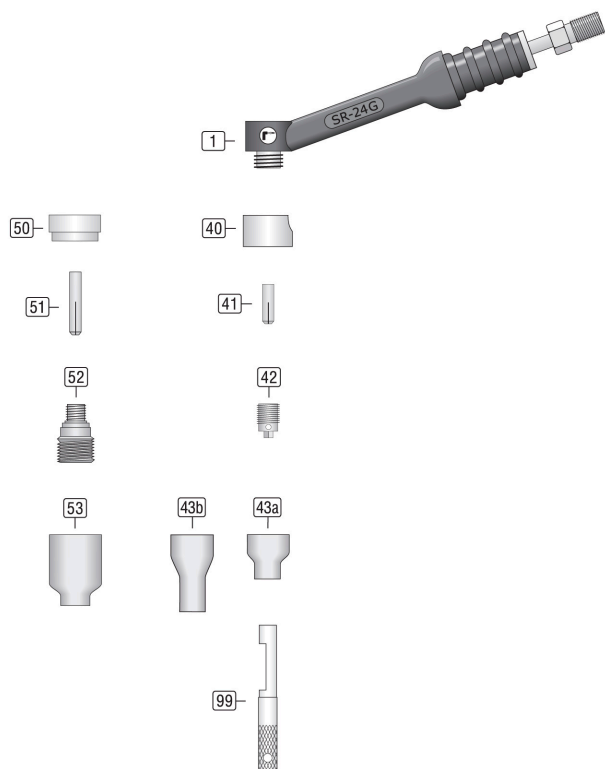

## SR24G

00.DBL-8560024G-024G

02-2022

## TIG Torch SR24G

### Wearing parts

#	Item description	Part no
40	Insulator Teflon [53N22] SR-24G/24W	85504222
41	Collet Ø0,5mm L=14mm [53N15] SR-24/24W	85113150
	Collet Ø1,0mm L=14mm [53N16] SR-24/24W	85113160
	Collet Ø1,6mm L=14mm [53N14] SR-24/24W	85113140
	Collet Ø2,4mm L=14mm [24C332] SR-24/24W	85113320
42	Collet Body Ø0,5mm [53N17] SR-24/24W	85123170
	Collet Body Ø1,0mm [53N18] SR-24/24W	85123180
	Collet Body Ø1,6mm [53N19] SR-24/24W	85123190
	Collet Body Ø2,4mm [24CB332] SR-24/24W	85123320
43a	Gas nozzle #4 iØ6,4mm L=16,5mm [53N24] ceramic, rosa	85253240
	Gas nozzle #5 iØ8,0mm L=16,5mm [53N25] ceramic, rosa	85253250
	Gas nozzle #6 iØ9,6mm L=16,5mm [53N27] ceramic, rosa	85253270
43b	Gas nozzle #4 iØ6,4mm L=29mm [53N28] ceramic, rosa	85253280
	Gas nozzle #6 iØ9,6mm L=29mm [53N26] ceramic, rosa	85253260
50	Insulator Gaslens Standard [53N66] SR-24G/24W	85504660
51	Collet Ø0,5mm L=23mm [53N62] SR-24/24W	85113620
	Collet Ø1,0mm L=23mm [53N63] SR-24/24W	85113630
	Collet Ø1,6mm L=23mm [53N64] SR-24/24W	85113640
	Collet Ø2,4mm L=23mm [24GLC332] SR-24/24W	85113323
52	Gaslens Ø0,5mm [45V41] SR-9/20/24/25 RP-160L/320W	85134541
	Gaslens Ø1,0mm [45V42] SR-9/20/24/25 RP-160L/320W	85134542
	Gaslens Ø1,6mm [45V43] SR-9/20/24/25 RP-160L/320W	85134543
	Gaslens Ø2,4mm [45V44] SR-9/20/24/25 RP-160L/320W	85134544
53	Nozzle #4 iØ6,4mm L=25mm [53N58] ceramic, rose	85253580
	Nozzle #5 iØ8,0mm L=25mm [53N59] ceramic, rose	85253590
	Nozzle #6 iØ9,6mm L=25mm [53N60] ceramic, rose	85253600
	Nozzle #7 iØ11,2mm L=25mm [53N61] ceramic, rose	85253610
	Nozzle #8 iØ12,8mm L=25mm [53N61S] ceramic, rose	85253612
99	Wrench [53N20] WT-24/60/125	85521002

### Components

#	Item description	Part no
1	Torch Body SR-24 air cooled	8560024G