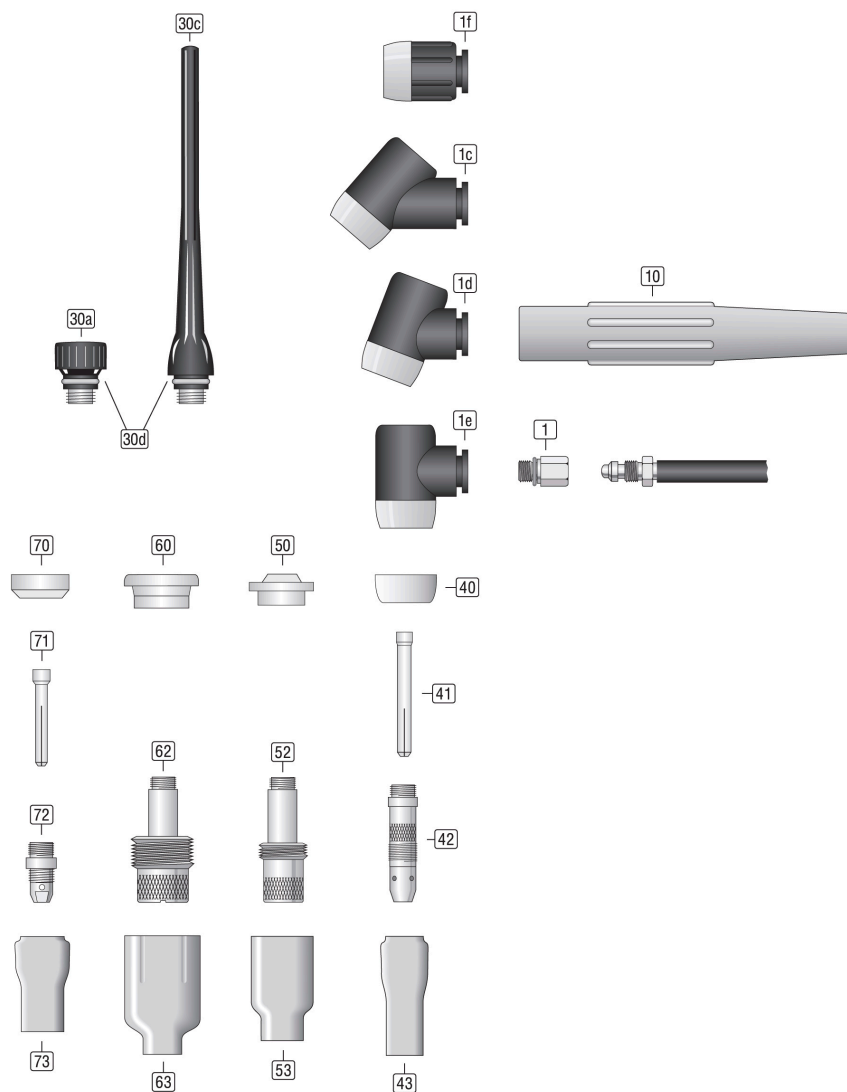

00.DBL-85608SG17

02-2022