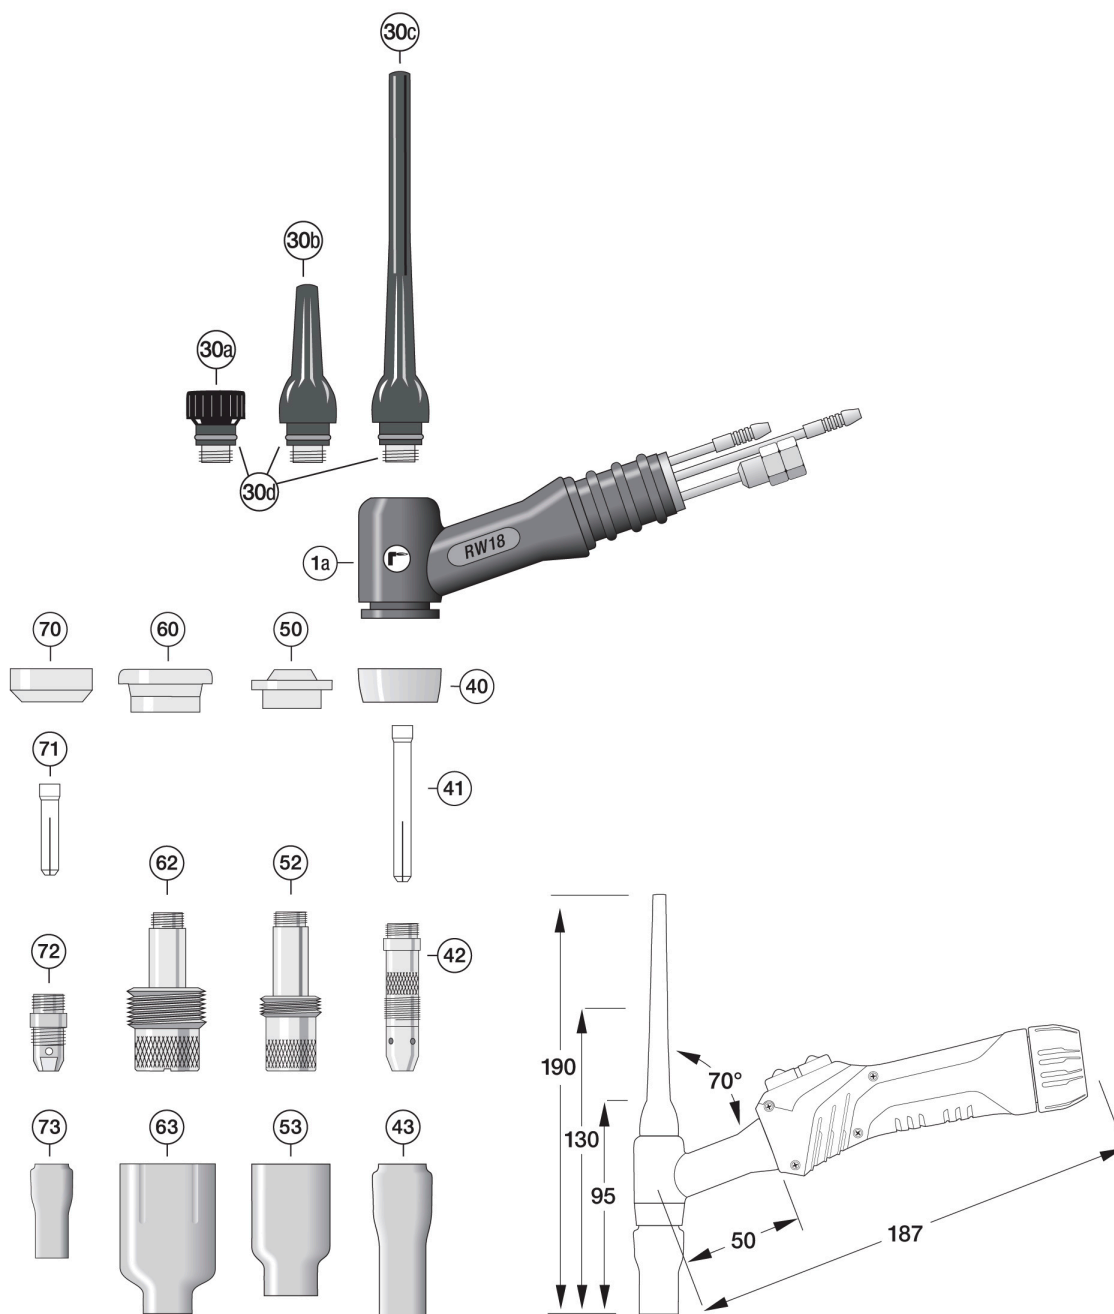

Data Sheet

RW18

TIG-Torch RW18

Wearing parts

#	Item description	Part no
30a	Back Cap short [57Y04] SR-17/18/18SC/26	85757040
30b	Back Cap medium [57Y03] SR-17/18/18SC/26	85757030
30c	Back Cap long [57Y02] SR-17/18/18SC/26	85757020
40	Insulator Standard [18CG] SR-17/18/26	85504181
41	Collet Ø0,5mm L=50mm [10N21] SR-17/18/26	85110210
	Collet Ø1,0mm L=50mm [10N22] SR-17/18/26	85110220
	Collet Ø1,6mm L=50mm [10N23] SR-17/18/26	85110230
	Collet Ø2,4mm L=50mm [10N24] SR-17/18/26	85110240
	Collet Ø3,2mm L=50mm [10N25] SR-17/18/26	85110250
	Collet Ø4,0mm L=50mm [54N20] SR-17/18/26	85114200
42	Collet Body Ø0,5mm [10N29] SR-17/18/26	85120290
	Collet Body Ø1,0mm [10N30] SR-17/18/26	85120300
	Collet Body Ø1,6mm [10N31] SR-17/18/26	85120310
	Collet Body Ø2,4mm [10N32] SR-17/18/26	85120320
	Collet Body Ø3,2mm [10N28] SR-17/18/26	85120280
	Collet Body Ø4,0mm [406488] SR-17/18/26	85124880
43	Nozzle #4 iØ6,4mm L=47mm [10N50] ceramic rose	85210500
	Nozzle #5 iØ8,0mm L=47mm [10N49] ceramic rose	85210490
	Nozzle #6 iØ9,6mm L=47mm [10N48] ceramic rose	85210480
	Nozzle #7 iØ11,2mm L=47mm [10N47] ceramic, rose	85210470
	Nozzle #8 iØ12,8mm L=47mm [10N46] ceramic rose	85210460
	Nozzle #10 iØ16mm L=47mm [10N45] ceramic rose	85210450
	Nozzle #12 iØ19,2mm L=47mm [10N44] ceramic, rose	85210440
52	Gaslens Ø1,0mm [45V24] SR-17/18/26	85134524
	Gaslens Ø1,6mm [45V25] SR-17/18/26	85134525
	Gaslens Ø2,4mm [45V26] SR-17/18/26	85134526
	Gaslens Ø3,2mm [45V27] SR-17/18/26	85134527
	Gaslens Ø4,0mm [45V28] SR-17/18/26	85134528
53	Nozzle #4 iØ6,4mm L=42mm [54N18] ceramic, rose	85254180
	Nozzle #5 iØ8,0mm L=42mm [54N17] ceramic, rose	85254170
	Nozzle #6 iØ9,6mm L=42mm [54N16] ceramic, rose	85254160
	Nozzle #7 iØ11,2mm L=42mm [54N15] ceramic, rose	85254150
	Nozzle #8 iØ12,8mm L=42mm [54N14] ceramic, rose	85254140
	Nozzle #10 iØ16,0mm L=42mm [54N12] ceramic, rose	85254120
	Nozzle #12 iØ19,2mm L=42mm [54N10] ceramic, rose	85254100
60	Insulator Gaslens Jumbo [54N63] SR-17/18/26	85504630
62	Gaslens Ø1,0mm Jumbo [45V0204] SR-17/18/26	85134502
	Gaslens Ø1,6mm Jumbo [45V116] SR-17/18/26	85134516
	Gaslens Ø2,4mm Jumbo [45V64] SR-17/18/26	85134564
	Gaslens Ø3,2mm Jumbo [995795] SR-17/18/26	85135795
	Gaslens Ø4,0mm Jumbo [45V63] SR-17/18/26	85134563
63	Nozzle #6 iØ9,6mm L=48mm [57N75] ceramic, rose	85257750
	Nozzle #8 iØ12,8mm L=48mm [57N74] ceramic, rose	85257740
	Nozzle #10 iØ16,0mm L=48mm [53N88] ceramic, rose	85253880
	Nozzle #12 iØ19,2mm L=48mm [53N87] ceramic, rose	85253870
	Nozzle #15 iØ24,0mm L=48mm [53N89] ceramic, rose	85253890