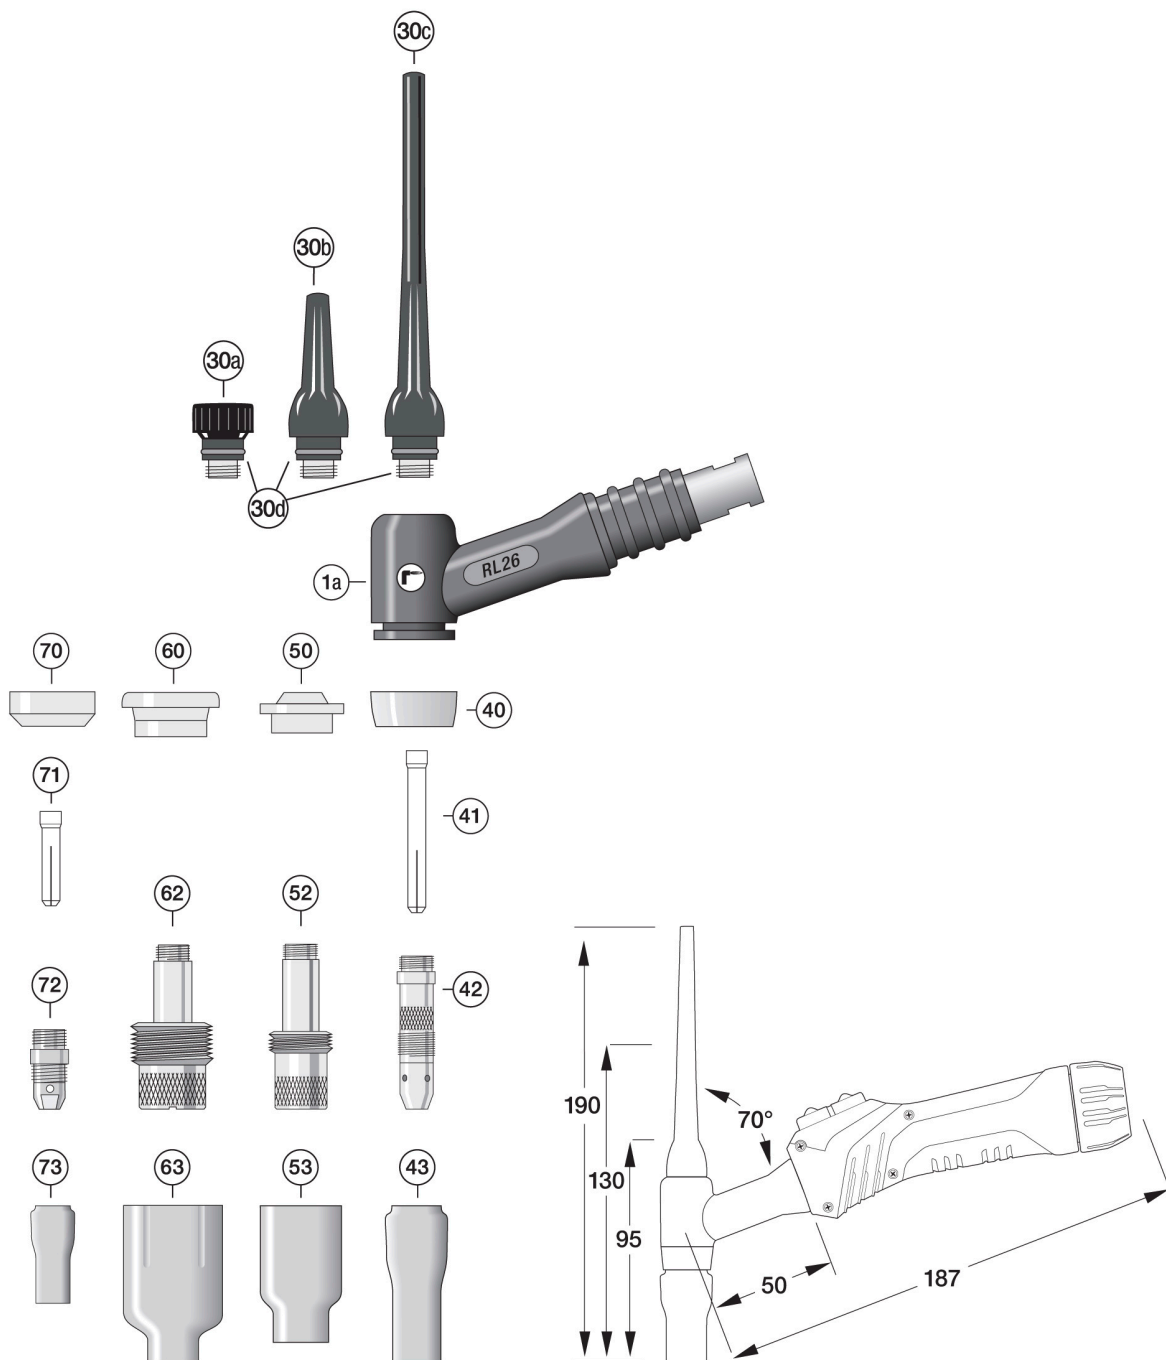

Data Sheet

RL26

TIG Torch RL26**Wearing parts**

#	Item description	Part no
30a	Back Cap short [57Y04] SR-17/18/18SC/26	85757040
30b	Back Cap medium [57Y03] SR-17/18/18SC/26	85757030
30c	Back Cap long [57Y02] SR-17/18/18SC/26	85757020
30d	O-Ring red [98W18] for torch cap 57Y02/03/04	8550908017R
40	Insulator Standard [18CG] SR-17/18/26	85504181
41	Collet Ø0,5mm L=50mm [10N21] SR-17/18/26	85110210
	Collet Ø1,0mm L=50mm [10N22] SR-17/18/26	85110220
	Collet Ø1,6mm L=50mm [10N23] SR-17/18/26	85110230
	Collet Ø2,4mm L=50mm [10N24] SR-17/18/26	85110240
	Collet Ø3,2mm L=50mm [10N25] SR-17/18/26	85110250
	Collet Ø4,0mm L=50mm [54N20] SR-17/18/26	85114200
42	Collet Body Ø0,5mm [10N29] SR-17/18/26	85120290
	Collet Body Ø1,0mm [10N30] SR-17/18/26	85120300
	Collet Body Ø1,6mm [10N31] SR-17/18/26	85120310
	Collet Body Ø2,4mm [10N32] SR-17/18/26	85120320
	Collet Body Ø3,2mm [10N28] SR-17/18/26	85120280
	Collet Body Ø4,0mm [406488] SR-17/18/26	85124880
43	Nozzle #4 iØ6,4mm L=47mm [10N50] ceramic rose	85210500
	Nozzle #5 iØ8,0mm L=47mm [10N49] ceramic rose	85210490
	Nozzle #6 iØ9,6mm L=47mm [10N48] ceramic rose	85210480
	Nozzle #7 iØ11,2mm L=47mm [10N47] ceramic, rose	85210470
	Nozzle #8 iØ12,8mm L=47mm [10N46] ceramic rose	85210460
	Nozzle #10 iØ16mm L=47mm [10N45] ceramic rose	85210450
	Nozzle #12 iØ19,2mm L=47mm [10N44] ceramic, rose	85210440
50	Insulator [54N01] SR-17/18/26	85504010
52	Gaslens Ø1,0mm [45V24] SR-17/18/26	85134524
	Gaslens Ø1,6mm [45V25] SR-17/18/26	85134525
	Gaslens Ø2,4mm [45V26] SR-17/18/26	85134526
	Gaslens Ø3,2mm [45V27] SR-17/18/26	85134527
	Gaslens Ø4,0mm [45V28] SR-17/18/26	85134528
53	Nozzle #4 iØ6,4mm L=42mm [54N18] ceramic, rose	85254180
	Nozzle #5 iØ8,0mm L=42mm [54N17] ceramic, rose	85254170
	Nozzle #6 iØ9,6mm L=42mm [54N16] ceramic, rose	85254160
	Nozzle #7 iØ11,2mm L=42mm [54N15] ceramic, rose	85254150
	Nozzle #8 iØ12,8mm L=42mm [54N14] ceramic, rose	85254140
	Nozzle #10 iØ16,0mm L=42mm [54N12] ceramic, rose	85254120
	Nozzle #12 iØ19,2mm L=42mm [54N10] ceramic, rose	85254100
60	Insulator Gaslens Jumbo [54N63] SR-17/18/26	85504630
62	Gaslens Ø1,0mm Jumbo [45V0204] SR-17/18/26	85134502
	Gaslens Ø1,6mm Jumbo [45V116] SR-17/18/26	85134516
	Gaslens Ø2,4mm Jumbo [45V64] SR-17/18/26	85134564
	Gaslens Ø3,2mm Jumbo [995795] SR-17/18/26	85135795
	Gaslens Ø4,0mm Jumbo [45V63] SR-17/18/26	85134563
63	Nozzle #6 iØ9,6mm L=48mm [57N75] ceramic, rose	85257750
	Nozzle #8 iØ12,8mm L=48mm [57N74] ceramic, rose	85257740
	Nozzle #10 iØ16,0mm L=48mm [53N88] ceramic, rose	85253880
	Nozzle #12 iØ19,2mm L=48mm [53N87] ceramic, rose	85253870
	Nozzle #15 iØ24,0mm L=48mm [53N89] ceramic, rose	85253890
70	Insulator [18CG20] SR-17/18/26	85504182
71	Collet Ø1,0mm L=29,5mm [10N22S]SR-17/18/26	85110221
	Collet Ø1,6mm L=29,5mm [10N23S] SR-17/18/26	85110231
	Collet Ø2,4mm L=29,5mm [10N24S] SR-17/18/26	85110241
	Collet Ø3,2mm L=29,5mm [10N25S] SR-17/18/26	85110251
72	Collet Body Ø1,6-3,2mm [17CB20] SR-17/18/26	85122000
73	Nozzle #4 iØ6,4mm L=30mm [13N08] ceramic, rose	85213080
	Nozzle #5 iØ8,0mm L=30mm [13N09] ceramic, rose	85213090
	Nozzle #6 iØ9,6mm L=30mm [13N10] ceramic, rose	85213100
	Nozzle #7 iØ11,2mm L=30mm [13N11] ceramic, rose	85213110
	Nozzle #8 iØ12,8mm L=30mm [13N12] ceramic, rose	85213120
	Nozzle #10 iØ16,0mm L=30mm [13N13] ceramic, rose	85213130