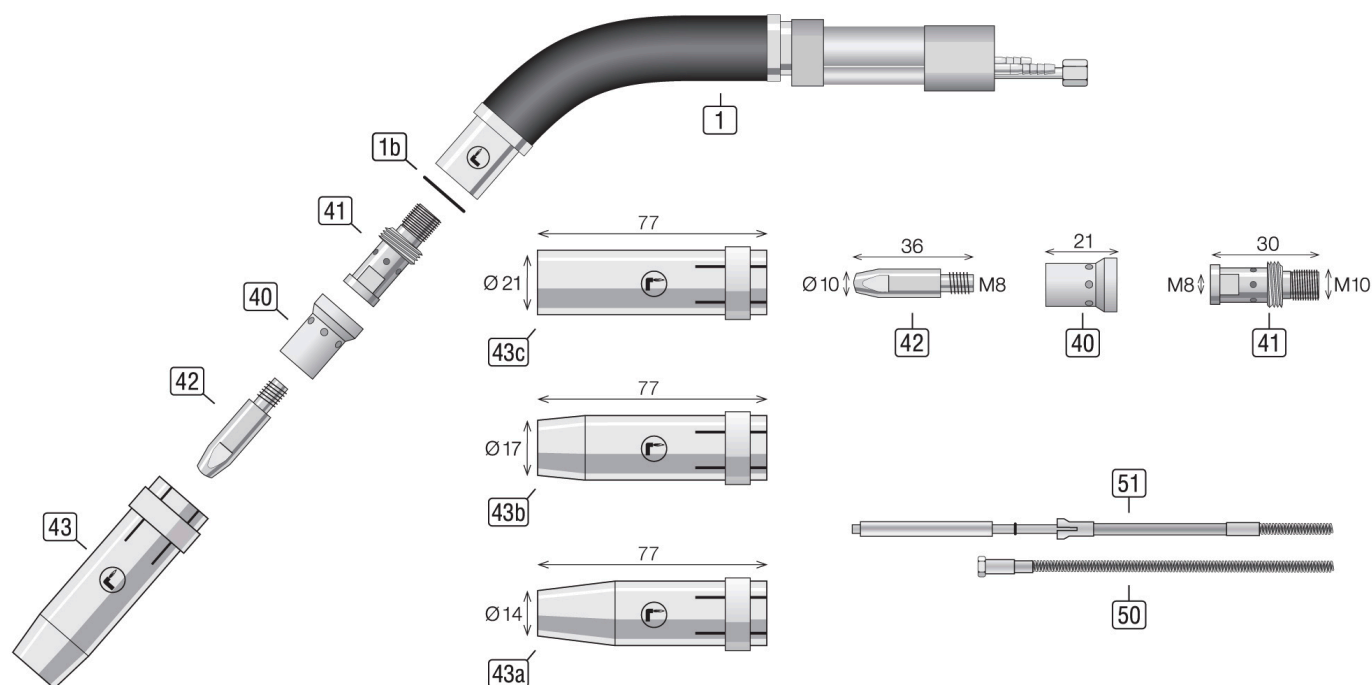

Data Sheet

Torch M600SC

00.DBL-MBH600SC

01/2019

Components

#	Item description	Part no
1	Torch Body MEP-600SC water cooled	MBH60S
1b	Insulating sleeve M600	MIS-600

Wearing parts

#	Item description	Part no
40	Gas Diffuser white Standard MEP-600SC	MGV600W
41	Tip Holder M8 L=30mm copper MEP-600SC	MDSM-600
42	Contact Tip CuCrZr M8 L=36mm Ø1,0mm MEP-600SC	MSDCCZM8X36-10
	Contact Tip CuCrZr M8 L=36mm Ø1,2mm MEP-600SC	MSDCCZM8X36-12
	Contact Tip CuCrZr M8 L=36mm Ø1,4mm MEP-600SC	MSDCCZM8X36-14
	Contact Tip CuCrZr M8 L=36mm Ø1,6mm MEP-600SC	MSDCCZM8X36-16
43	Nozzle ID14,0 L=77mm strong conical MEP-600SC	MGDK600-140
	Nozzle ID17,0 L=77mm conical MEP-600SC	MGDK600-170
	Nozzle ID21,0 L=77mm cylindrical MEP-600SC	MGDK600-210