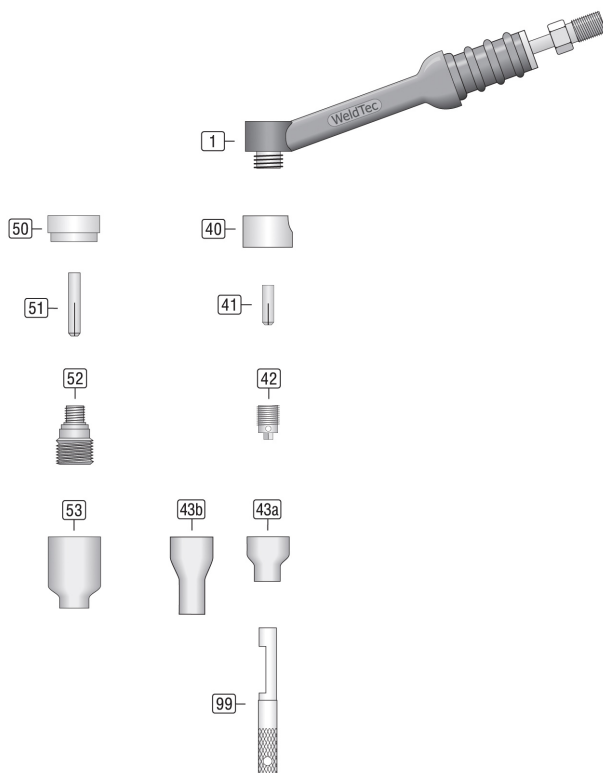

Data Sheet

WT24G

WeldTec

00.DBL-8560124G-124G

01/2022

TIG Torch WT24G

Wearing parts

#	Item description	Part no
40	Insulator [53N22] WT-24/24W	85504222-W
41	Collet Ø0,5mm L=14mm [53N15] WT-24/24W	85113150-W
	Collet Ø1,0mm L=14mm [53N16] WT-24/24W	85113160-W
	Collet Ø1,6mm L=14mm [53N14] WT-24/24W	85113140-W
	Collet Ø2,4mm L=14mm [24C332] WT-24/24W	85113320-W
42	Collet Body Ø0,5mm [53N17] WT-24G/24W	85123170-W
	Collet Body Ø1,0mm [53N18] WT-24/24W	85123180-W
	Collet Body Ø1,6mm [53N19] WT-24/24W	85123190-W
	Collet Body Ø2,4mm [24CB332] WT-24/24W	85123320-W
43a	Nozzle #6 iØ9,6mm L=16,5mm [53N27A] WT-24/24W	85253270-W
43b	Nozzle #6 iØ9,6mm L=29mm [53N26] WT-24/24W	85253260-W
50	Insulator Gaslens [53N66] WT-24/24W	85504660-W
51	Collet Ø0,5mm L=23mm [53N62] WT-24/24W	85113620-W
	Collet Ø1,0mm L=23mm [53N63] WT-24/24W	85113630-W
	Collet Ø1,6mm L=23mm [53N64] WT-24/24W	85113640-W
	Collet Ø2,4mm L=23mm [24GLC332] WT-24/24W	85113323-W
52	Gaslens Ø0,5mm [45V41] WT-9/20/24/25 SW-320 WT-22/23	85134541-W
	Gaslens Ø1,0mm [45V42] WT-9/20/24/25 SW-320 WT-22/23	85134542-W
	Gaslens Ø1,6mm [45V43] WT-9/20/24/25 SW-320 WT-22/23	85134543-W
	Gaslens Ø2,4mm [45V44] WT-9/20/24/25 SW-320 WT-22/23	85134544-W
53	Nozzle #4 iØ6,4mm L=25mm [53N58] WT-9/20/24/25 SW-320 WT-22/23	85253580-W
	Nozzle #5 iØ8,0mm L=25mm [53N59] WT-9/20/24/25 SW-320 WT-22/23	85253590-W
	Nozzle #6 iØ9,6mm L=25mm [53N60] WT-9/20/24/25 SW-320 WT-22/23	85253600-W
	Nozzle #7 iØ11,2mm L=25mm [53N61] WT-9/20/24/25 SW-320 WT-22/23	85253610-W
99	Wrench [53N20] WT-24/60/125	85521002

Components

#	Item description	Part no
1	Torch Body WT-24 air cooled	8560124G