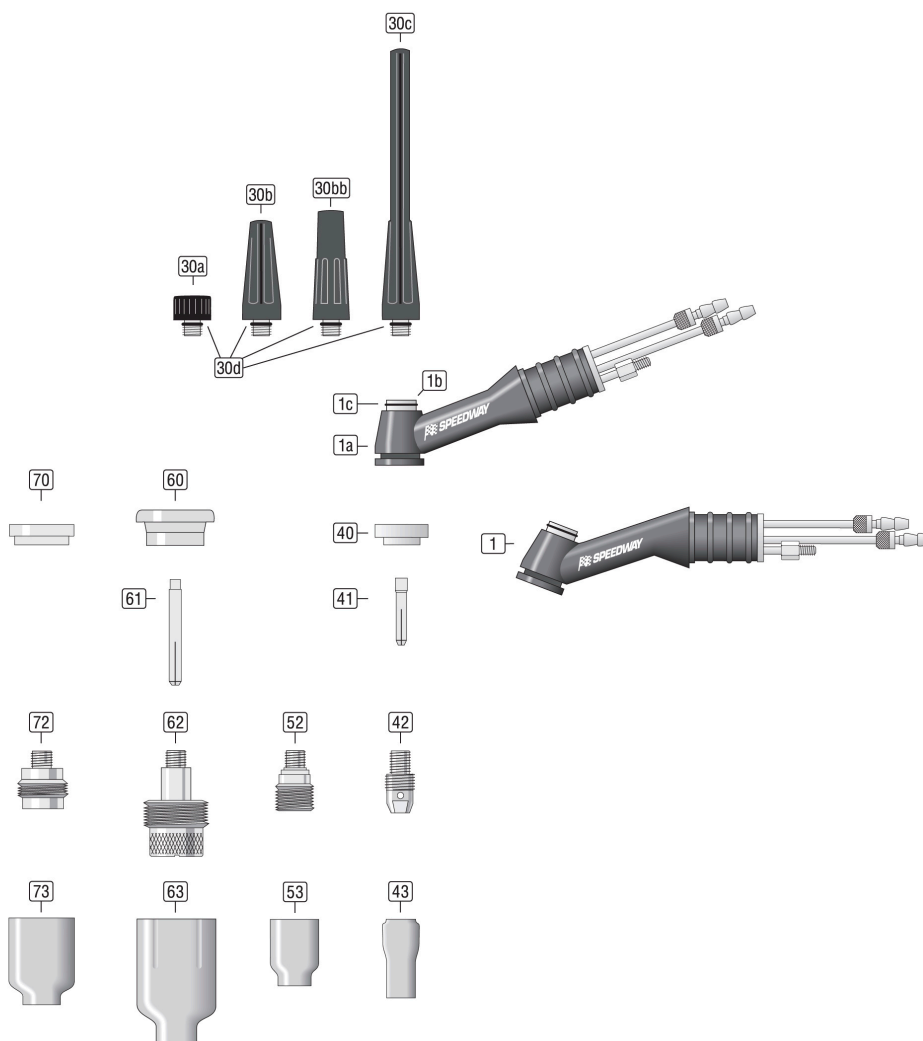

## SW320 SW320SA

00.DBL-85601320-320A

01/2022

**WIG-Brenner SW320 SW320SA****Ausrüstungsteile**

Pos.	Artikelbezeichnung	Artikel
30a	Brennerkappe kurz [41V33] WT-9/20 SW-320	85741330-W
30b	Brennerkappe mittel [41V35] WT-9/20 SW-320	85741350-W
30bb	Brennerkappe mittel (4,0) [41V35-532] WT-9/20 SW-320	85741352-W
30c	Brennerkappe lang [41V24] WT-9/20 SW-320	85741240-W
30d	Runddichtung [98W77] WT-9/20	85509-98W77-W
40	Isolator Standard [598882] WT-9/20/25 SW-320 WT-22/23	85504820-W
41	Spannhülse Ø0,5mm L=25mm [13N20] WT-9/20/25 SW-320 WT-22/23	85113200-W
	Spannhülse Ø1,0mm L=25mm [13N21] WT-9/20/25 SW-320 WT-22/23	85113210-W
	Spannhülse Ø1,6mm L=25mm [13N22] WT-9/20/25 SW-320 WT-22/23	85113220-W
	Spannhülse Ø2,4mm L=25mm [13N23] WT-9/20/25 SW-320 WT-22/23	85113230-W
	Spannhülse Ø3,2mm L=25mm [13N24] WT-9/20/25 SW-320 WT-22/23	85113240-W
	Spannhülse Ø4,0mm L=21,5mm [13NC532] WT-9/20/25 SW-320 WT-22/23	85113532-W
42	Spannhülsegehäuse Ø0,5mm [13N25] WT-9/20/25 SW-320 WT-22/23	85123250-W
	Spannhülsegehäuse Ø1,0mm [13N26] WT-9/20/25 SW-320 WT-22/23	85123260-W
	Spannhülsegehäuse Ø1,6mm [13N27] WT-9/20/25 SW-320 WT-22/23	85123270-W
	Spannhülsegehäuse Ø2,4mm [13N28] WT-9/20/25 SW-320 WT-22/23	85123280-W
	Spannhülsegehäuse Ø3,2mm [13N29] WT-9/20/25 SW-320 WT-22/23	85123290-W
	Spannhülsegehäuse Ø4,0mm [13NCB532] WT-9/20/25 SW-320 WT-22/23	85123532-W
43	Gasdüse Gr.4 iØ6,4mm L=30mm [13N08] WT-9/20/25 SW-320 WT-22/23	85213080-W
	Gasdüse Gr.5 iØ8,0mm L=30mm [13N09] WT-9/20/25 SW-320 WT-22/23	85213090-W
	Gasdüse Gr.6 iØ9,6mm L=30mm [13N10] WT-9/20/25 SW-320 WT-22/23	85213100-W
	Gasdüse Gr.7 iØ11,2mm L=30mm [13N11] WT-9/20/25 SW-320 WT-22/23	85213110-W
	Gasdüse Gr.8 iØ12,8mm L=30mm [13N12] WT-9/20/25 SW-320 WT-22/23	85213120-W
	Gasdüse Gr.10 iØ16,0mm L=30mm [13N13] WT-9/20/25 SW-320 WT-22/23	85213130-W
52	Gaslinse Ø0,5mm [45V41] WT-9/20/24/25 SW-320 WT-22/23	85134541-W
	Gaslinse Ø1,0mm [45V42] WT-9/20/24/25 SW-320 WT-22/23	85134542-W
	Gaslinse Ø1,6mm [45V43] WT-9/20/24/25 SW-320 WT-22/23	85134543-W
	Gaslinse Ø2,4mm [45V44] WT-9/20/24/25 SW-320 WT-22/23	85134544-W
	Gaslinse Ø3,2mm [45V45] WT-9/20/24/25 SW-320 WT-22/23	85134545-W
53	Gasdüse Gr.4 iØ6,4mm L=25mm [53N58] WT-9/20/24/25 SW-320 WT-22/23	85253580-W
	Gasdüse Gr.5 iØ8,0mm L=25mm [53N59] WT-9/20/24/25 SW-320 WT-22/23	85253590-W
	Gasdüse Gr.6 iØ9,6mm L=25mm [53N60] WT-9/20/24/25 SW-320 WT-22/23	85253600-W
	Gasdüse Gr.7 iØ11,2mm L=25mm [53N61] WT-9/20/24/25 SW-320 WT-22/23	85253610-W
60	Isolator Gaslinse Jumbo [54N63-20] WT-9/20/25 SW-320 WT-22/23	85504632-W
61	Spannhülse Ø0,5mm L=40mm [13N20L] WT-9/20/25 SW-320 WT-22/23	85113204-W
	Spannhülse Ø1,0mm L=40mm [13N21L] WT-9/20/25 SW-320 WT-22/23	85113214-W
	Spannhülse Ø1,6mm L=40mm [13N22L] WT-9/20/25 SW-320 WT-22/23	85113224-W
	Spannhülse Ø2,4mm L=40mm [13N23L] WT-9/20/25 SW-320 WT-22/23	85113234-W
	Spannhülse Ø3,2mm L=40mm [13N24L] WT-9/20/25 SW-320 WT-22/23	85113244-W
62	Gaslinse Ø0,5-1,0mm Jumbo [45V0204S] WT-9/20/25 SW-320 WT-22/23	85136504-W
	Gaslinse Ø1,6mm Jumbo [45V116S] WT-9/20/25 SW-320 WT-22/23	85136516-W
	Gaslinse Ø2,4mm Jumbo [45V64S] WT-9/20/25 SW-320 WT-22/23	85136564-W
	Gaslinse Ø3,2mm Jumbo [995795S] WT-9/20/25 SW-320 WT-22/23	85136795-W
63	Gasdüse Gr.6 iØ9,6mm L=48mm [57N75] Hochleistungs Keramik, rosa	85257750-W
	Gasdüse Gr.8 iØ12,8mm L=48mm [57N74] Hochleistungs Keramik, rosa	85257740-W
	Gasdüse Gr.10 iØ16,0mm L=48mm [53N88] Hochleistungs Keramik, rosa	85253880-W
	Gasdüse Gr.12 iØ19,2mm L=48mm [53N87] Hochleistungs Keramik, rosa	85253870-W
70	Isolator Gaslinse Mittel [598320] WT-9/20/25 SW-320 WT-22/23	85504832-W
72	Gaslinse Ø1,0mm mittel [45V34SW] WT-9/20/25 SW-320 WT-22/23	85134534-W
	Gaslinse Ø1,6mm Mittel [45V35SW] WT-9/20/25 SW-320 WT-22/23	85134535-W
	Gaslinse Ø2,4mm Mittel [45V36SW] WT-9/20/25 SW-320 WT-22/23	85134536-W
	Gaslinse Ø3,2mm Mittel [45V37SW] WT-9/20/25 SW-320 WT-22/23	85134537-W
	Gaslinse Ø4,0mm Mittel [45V38SW] WT-9/20/25 SW-320 WT-22/23	85134538-W
73	Gasdüse Gr.6 iØ9,6mm L=33mm [54N16SW] WT Medium	85254160S-W
	Gasdüse Gr.7 iØ11,2mm L=33mm [54N15SW] WT Medium	85254150S-W
	Gasdüse Gr.8 iØ12,8mm L=33mm [54N14SW] WT Medium	85254140S-W
	Gasdüse Gr.10 iØ16,0mm L=33mm [54N12SW] WT Medium	85254120S-W